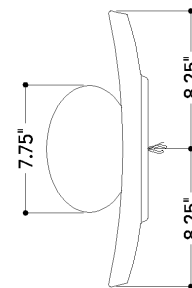

FINISHES

AGED BRASS w/ CERAMIC ANTIQUE IVORY

DIMENSIONS / SPECS

Height: 16.5"
Width/Diameter: 7.75"
Canopy/Backplate: 4"
Product Weight: 4.62lb
Extension: 6"
Top to Center: 8.25"
Canopy/Backplate Shape: Rectangle
Sloped Ceiling Compatible: No
Living Finish: No
Uplight Only: No

Shade 1: Glass
Shade 1 Finish: Opal Glossy
Shade 1 Top Width: 7.75"
Shade 1 Height: 4.75"

ELECTRICAL

Bulb 1
Bulb Included: No
Socket: E26 Medium Base
Bulb Type: A15
Max Wattage: 8
Bulb Quantity: 1
Wire Length: 7"
Cord Type: B & W TEFLON W/ GROUND WIRE
Gem Box Required (2"x3"): No
Dark Sky: No

SHIPPING

Carton 1: 21" x 12" x 11"
Carton 1 Weight: 9lb
Shipping Method: Ground
Country of Origin: VN

TOP

FRONT

SIDE