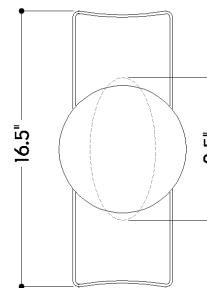

FINISHES

AGED BRASS w/ CERAMIC ANTIQUE IVORY

DIMENSIONS / SPECS

Height: 16.5"
Width/Diameter: 7.75"
Canopy/Backplate: 4"
Product Weight: 4.62lb
Extension: 6"
Top to Center: 8.25"
Canopy/Backplate Shape: Rectangle
Sloped Ceiling Compatible: No
Living Finish: No
Uplight Only: No

Shade 1: Glass
Shade 1 Finish: Opal Glossy
Shade 1 Top Width: 7.75"
Shade 1 Height: 4.75"

ELECTRICAL

Bulb 1
Bulb Included: No
Socket: E26 Medium Base
Bulb Type: A15
Max Wattage: 8
Bulb Quantity: 1
Wire Length: 7"
Cord Type: B & W TEFLON W/ GROUND WIRE
Gem Box Required (2"x3"): No
Dark Sky: No

SHIPPING

Carton 1: 21" x 12" x 11"
Carton 1 Weight: 9lb
Shipping Method: Ground
Country of Origin: VN

TOP

FRONT

SIDE