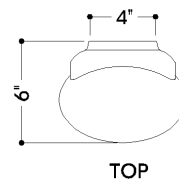

FINISHES

AGED BRASS w/ CERAMIC ANTIQUE IVORY

DIMENSIONS / SPECS

Height: 16.5"
Width/Diameter: 7.75"
Canopy/Backplate: 4"
Product Weight: 4.62lb
Extension: 6"
Top to Center: 8.25"
Canopy/Backplate Shape: Rectangle
Sloped Ceiling Compatible: No
Living Finish: No
Uplight Only: No

Shade 1: Glass
Shade 1 Finish: Opal Glossy
Shade 1 Top Width: 7.75"
Shade 1 Height: 4.75"

ELECTRICAL

Bulb 1
Bulb Included: No
Socket: E26 Medium Base
Bulb Type: A15
Max Wattage: 8
Bulb Quantity: 1
Wire Length: 7"
Cord Type: B & W TEFLON W/ GROUND WIRE
Gem Box Required (2"x3"): No
Dark Sky: No

SHIPPING

Carton 1: 21" x 12" x 11"
Carton 1 Weight: 9lb
Shipping Method: Ground
Country of Origin: VN

TOP

FRONT

SIDE