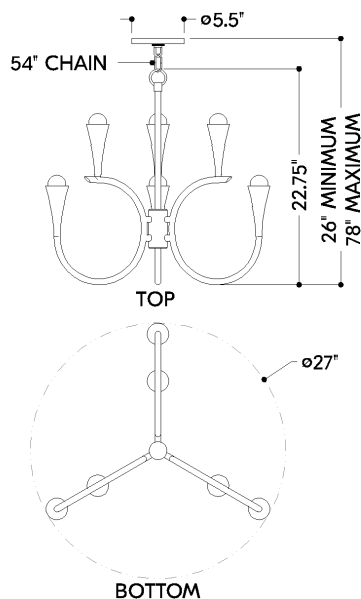

FINISHES

AGED BRASS

DIMENSIONS / SPECS

Height: 22.75"
Width/Diameter: 27"
Minimum Height: 26"
Maximum Height: 78"
Canopy/Backplate: 5.5"
Hanging Type: 54" Chain
Product Weight: 6.61lb
Canopy/Backplate Shape: Round
Sloped Ceiling Compatible: Yes
Living Finish: No
Uplight Only: Yes

ELECTRICAL

Bulb 1

Bulb Included: No
Socket: E12 Candelabra Base
Bulb Type: G16.5
Max Wattage: 8
Bulb Quantity: 6
Wire Length: 120"
Cord Type: SPT-1 SILVER W/ TINNED GROUND WIRE
Gem Box Required (2"x3"): No
Dark Sky: No

SHIPPING

Carton 1: 27" x 27" x 19"
Carton 1 Weight: 13lb
Shipping Method: Ground
Country of Origin: VN

HUDSON VALLEY
LIGHTING GROUP