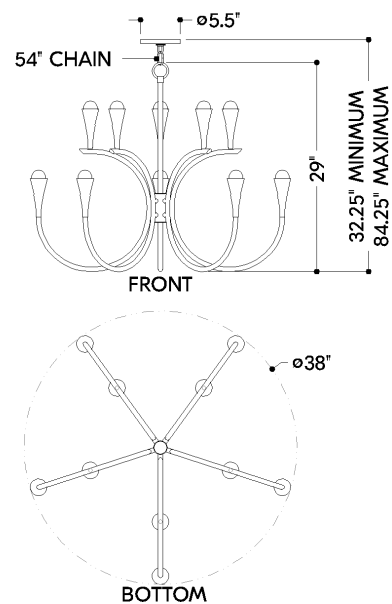

FINISHES

AGED BRASS

DIMENSIONS / SPECS

Height: 29"
Width/Diameter: 38"
Minimum Height: 32.25"
Maximum Height: 84.25"
Canopy/Backplate: 5.5"
Hanging Type: 54" Chain
Product Weight: 11.02lb
Canopy/Backplate Shape: Round
Sloped Ceiling Compatible: Yes
Living Finish: No
Uplight Only: Yes

ELECTRICAL

Bulb 1

Bulb Included: No
Socket: E12 Candelabra Base
Bulb Type: G16.5
Max Wattage: 8
Bulb Quantity: 10
Wire Length: 120"
Cord Type: SPT-1 SILVER W/ TINNED GROUND WIRE
Gem Box Required (2"x3"): No
Dark Sky: No

SHIPPING

Carton 1: 39" x 38" x 25"
Carton 1 Weight: 19lb
Shipping Method: Truck Only
Country of Origin: VN

HUDSON VALLEY
LIGHTING GROUP