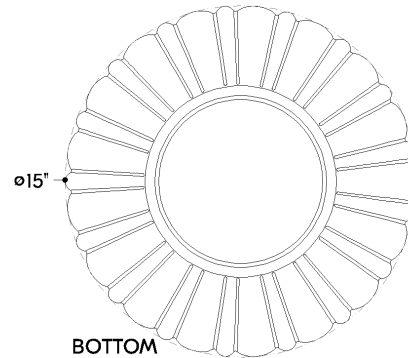

ANNE

H966502-AGB

Recalling Art Deco designs, this decorative flush mount features a large Opal Shiny Glass shade with fluted edges. The metalwork is finished in timeless Aged Brass, adding a luxurious note. Anne provides warm illumination to a living room, bedroom, or office space. Part of our Zoe Feldman collection.

FINISHES

AGED BRASS

DIMENSIONS

Height: 7.75"
Width/Diameter: 15"
Canopy/Backplate: 6"
Product Weight: 5.54lb
Canopy/Backplate Shape: Round
Sloped Ceiling Compatible: No
Living Finish: No
Uplight Only: No

Shade

Shade 1: Glass
Shade 1 Finish: Opal Glossy
Shade 1 Top Width: 15"
Shade 1 Height: 5.25"

ELECTRICAL

Bulb 1

Bulb Included: No
Socket: E12 Candelabra Base
Bulb Type: B11
Max Wattage: 8
Bulb Quantity: 2
Wire Length: 7"
Gem Box Required (2"x3"): No
Dark Sky: No

SHIPPING

Carton 1: 19" x 19" x 15"
Carton 1 Weight: 9lb
Shipping Method: Ground
Country of Origin: VN

FRONT

BOTTOM