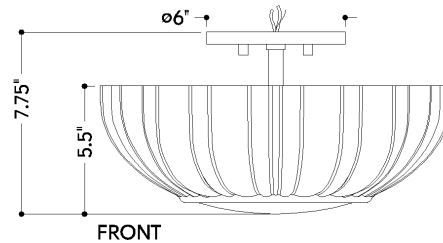

FINISHES

AGED BRASS

DIMENSIONS

Height: 7.75"
Width/Diameter: 15"
Canopy/Backplate: 6"
Product Weight: 5.54lb
Canopy/Backplate Shape: Round
Sloped Ceiling Compatible: No
Living Finish: No
Uplight Only: No

Shade

Shade 1: Glass
Shade 1 Finish: Opal Glossy
Shade 1 Top Width: 15"
Shade 1 Height: 5.25"

ELECTRICAL

Bulb 1

Bulb Included: No
Socket: E12 Candelabra Base
Bulb Type: B11
Max Wattage: 8
Bulb Quantity: 2
Wire Length: 7"
Gem Box Required (2"x3"): No
Dark Sky: No

SHIPPING

Carton 1: 19" x 19" x 15"
Carton 1 Weight: 9lb
Shipping Method: Ground
Country of Origin: VN

FRONT

BOTTOM