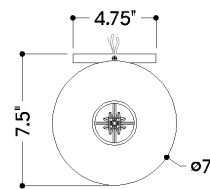

FINISHES

AGED BRASS w/ BRONZE

DIMENSIONS

Height: 15.5"
Width/Diameter: 7"
Canopy/Backplate: 4.75"
Product Weight: 5.73lb
Extension: 7.5"
Top to Center: 10.5"
Canopy/Backplate Shape: Round
Sloped Ceiling Compatible: No
Living Finish: No
Uplight Only: Yes

Shade

Shade 1: Textile
Shade 1 Finish: White Linen
Shade 1 Top Width: 2.5"
Shade 1 Bottom L/W: 0" / 7"
Shade 1 Height: 6.25"

ELECTRICAL

Bulb 1

Bulb Included: No
Socket: E12 Candelabra Base
Bulb Type: B11
Max Wattage: 10
Bulb Quantity: 1
Wire Length: 7"
Cord Type: B & W TEFLON W/ GROUND WIRE
Gem Box Required (2"x3"): No
Dark Sky: No

SHIPPING

Carton 1: 14" x 10" x 18"
Carton 1 Weight: 6lb
Shipping Method: Ground
Country of Origin: IN

TOP

FRONT

SIDE