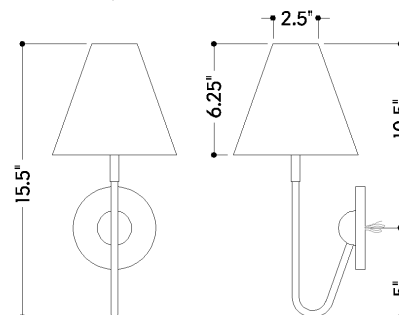

FINISHES

AGED BRASS w/ BRONZE

DIMENSIONS

Height: 15.5"
Width/Diameter: 7"
Canopy/Backplate: 4.75"
Product Weight: 5.73lb
Extension: 7.5"
Top to Center: 10.5"
Canopy/Backplate Shape: Round
Sloped Ceiling Compatible: No
Living Finish: No
Uplight Only: Yes

Shade

Shade 1: Textile
Shade 1 Finish: White Linen
Shade 1 Top Width: 2.5"
Shade 1 Bottom L/W: 0" / 7"
Shade 1 Height: 6.25"

ELECTRICAL

Bulb 1

Bulb Included: No
Socket: E12 Candelabra Base
Bulb Type: B11
Max Wattage: 10
Bulb Quantity: 1
Wire Length: 7"
Cord Type: B & W TEFLON W/ GROUND WIRE
Gem Box Required (2"x3"): No
Dark Sky: No

SHIPPING

Carton 1: 14" x 10" x 18"
Carton 1 Weight: 6lb
Shipping Method: Ground
Country of Origin: IN

TOP

FRONT

SIDE