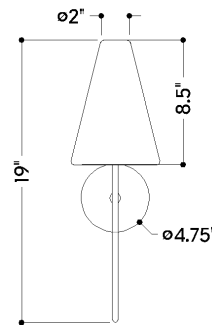

*Due to the one-of-a-kind nature of the medium, exact colors and patterns may vary slightly from the image shown.

FINISHES

AGED BRASS

DIMENSIONS / SPECS

Height: 19"
Width/Diameter: 6"
Canopy/Backplate: 4.75"
Product Weight: 2.5lb
Extension: 7"
Top to Center: 10.75"
Canopy/Backplate Shape: Round
Sloped Ceiling Compatible: No
Living Finish: No
Uplight Only: Yes

Shade 1: Natural Woven
Shade 1 Finish: Natural Grasscloth
Shade 1 Top Width: 2"
Shade 1 Bottom L/W: 0" / 6"
Shade 1 Height: 8.5"

ELECTRICAL

Bulb 1

Bulb Included: No
Socket: E12 Candelabra Base
Bulb Type: B11
Max Wattage: 10
Bulb Quantity: 1
Wire Length: 7"
Cord Type: B & W TEFLON W/ GROUND WIRE
Gem Box Required (2"x3"): No
Dark Sky: No

SHIPPING

Carton 1: 20" x 20" x 13"
Carton 1 Weight: 3lb
Shipping Method: Ground
Country of Origin: VN

TOP

FRONT

SIDE