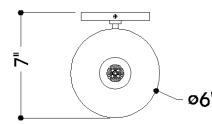

*Due to the one-of-a-kind nature of the medium, exact colors and patterns may vary slightly from the image shown.

FINISHES

AGED BRASS

DIMENSIONS / SPECS

Height: 19"
Width/Diameter: 6"
Canopy/Backplate: 4.75"
Product Weight: 2.5lb
Extension: 7"
Top to Center: 10.75"
Canopy/Backplate Shape: Round
Sloped Ceiling Compatible: No
Living Finish: No
Uplight Only: Yes

Shade 1: Natural Woven
Shade 1 Finish: Natural Grasscloth
Shade 1 Top Width: 2"
Shade 1 Bottom L/W: 0" / 6"
Shade 1 Height: 8.5"

ELECTRICAL

Bulb 1

Bulb Included: No
Socket: E12 Candelabra Base
Bulb Type: B11
Max Wattage: 10
Bulb Quantity: 1
Wire Length: 7"
Cord Type: B & W TEFLON W/ GROUND WIRE
Gem Box Required (2"x3"): No
Dark Sky: No

SHIPPING

Carton 1: 20" x 20" x 13"
Carton 1 Weight: 3lb
Shipping Method: Ground
Country of Origin: VN

TOP

FRONT

SIDE