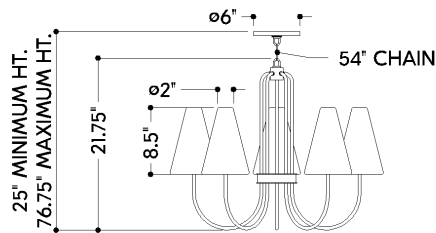

*Due to the one-of-a-kind nature of the medium, exact colors and patterns may vary slightly from the image shown.

FINISHES

AGED BRASS

DIMENSIONS / SPECS

Height: 21.75"
Width/Diameter: 28.25"
Minimum Height: 25"
Maximum Height: 76.75"
Canopy/Backplate: 6"
Hanging Type: 54" Chain
Product Weight: 24.5lb
Canopy/Backplate Shape: Round
Sloped Ceiling Compatible: Yes
Living Finish: No
Uplight Only: No

Shade 1: Natural Woven
Shade 1 Finish: Natural Grasscloth
Shade 1 Top Width: 2"
Shade 1 Bottom L/W: 0" / 6"
Shade 1 Height: 8.5"

ELECTRICAL

Bulb 1

Bulb Included: No
Socket: E12 Candelabra Base
Bulb Type: B11
Max Wattage: 10
Bulb Quantity: 5
Wire Length: 120"
Cord Type: SPT-1 SILVER W/ TINNED GROUND WIRE
Gem Box Required (2"x3"): No
Dark Sky: No

SHIPPING

Carton 1: 28" x 28" x 26"
Carton 1 Weight: 25lb
Shipping Method: Truck Only
Country of Origin: VN

HUDSON VALLEY
LIGHTING GROUP