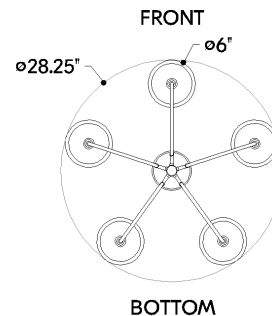

*Due to the one-of-a-kind nature of the medium, exact colors and patterns may vary slightly from the image shown.

FINISHES

AGED BRASS

DIMENSIONS / SPECS

Height: 21.75"
Width/Diameter: 28.25"
Minimum Height: 25"
Maximum Height: 76.75"
Canopy/Backplate: 6"
Hanging Type: 54" Chain
Product Weight: 24.5lb
Canopy/Backplate Shape: Round
Sloped Ceiling Compatible: Yes
Living Finish: No
Uplight Only: No

Shade 1: Natural Woven
Shade 1 Finish: Natural Grasscloth
Shade 1 Top Width: 2"
Shade 1 Bottom L/W: 0" / 6"
Shade 1 Height: 8.5"

ELECTRICAL

Bulb 1

Bulb Included: No
Socket: E12 Candelabra Base
Bulb Type: B11
Max Wattage: 10
Bulb Quantity: 5
Wire Length: 120"
Cord Type: SPT-1 SILVER W/ TINNED GROUND WIRE
Gem Box Required (2"x3"): No
Dark Sky: No

SHIPPING

Carton 1: 28" x 28" x 26"
Carton 1 Weight: 25lb
Shipping Method: Truck Only
Country of Origin: VN

HUDSON VALLEY
LIGHTING GROUP