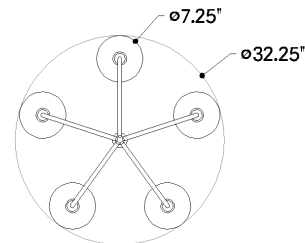

FRONT

BOTTOM