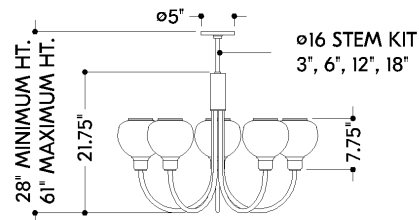

ESTELLE

H990805-AGB

At the intersection of transitional and modern design, the Estelle family features relatable silhouettes with striking glasswork. The elongated J-arms arc upwards to support naturally rounded glass shades. Combining the cloudy Sfumato glass with classic Aged Brass metalwork results in a warm, inviting lighting experience. Available as a 1-light sconce and a 3 or 5-light chandelier, Estelle lends a sense of soft elegance to any space.

FINISHES

AGED BRASS

DIMENSIONS

Height: 21.75"
Width/Diameter: 32.25"
Minimum Height: 28"
Maximum Height: 61"
Canopy/Backplate: 5"
Hanging Type: 1-3" / 1-6" / 1-12" / 1-18" Stems
Product Weight: 22.84lb
Canopy/Backplate Shape: Round
Sloped Ceiling Compatible: No
Living Finish: No
Uplight Only: No

Shade

Shade 1: Glass
Shade 1 Finish: Sfumato
Shade 1 Top Width: 3.75"
Shade 1 Bottom L/W: 0" / 7.25"
Shade 1 Height: 8"

ELECTRICAL

Bulb 1

Bulb Included: No
Socket: E12 Candelabra Base
Bulb Type: B11
Max Wattage: 10
Bulb Quantity: 5
Wire Length: 120"
Cord Type: B & W TEFLON W/ GROUND WIRE
Gem Box Required (2"x3"): No
Dark Sky: No

SHIPPING

Carton 1: 31" x 31" x 26"
Carton 1 Weight: 23lb
Shipping Method: Truck Only
Country of Origin: VN

FRONT