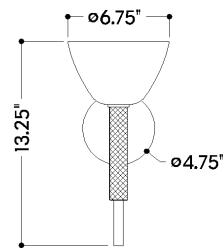

FINISHES

True Bronze

DIMENSIONS

Height: 13.25"
Width/Diameter: 6.75"
Canopy/Backplate: 4.75"
Product Weight: 3.85lb
Extension: 7.25"
Top to Center: 5.75"
Canopy/Backplate Shape: Round
Sloped Ceiling Compatible: No
Living Finish: No
Uplight Only: No

Shade

Shade 1: Glass
Shade 1 Finish: Silver Mesh
Shade 1 Top Width: 6.75"
Shade 1 Height: 4"

ELECTRICAL

Bulb 1

Bulb Included: No
Socket: E12 Candelabra Base
Bulb Type: G16.5
Max Wattage: 10
Bulb Quantity: 1
Wire Length: 7"
Cord Type: B & W TEFLON W/ GROUND WIRE
Gem Box Required (2"x3"): No
Dark Sky: No

SHIPPING

Carton 1: 16" x 11" x 12"
Carton 1 Weight: 4lb
Shipping Method: Ground
Country of Origin: VN

TOP

FRONT

SIDE