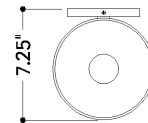

FINISHES

True Bronze

DIMENSIONS

Height: 13.25"
Width/Diameter: 6.75"
Canopy/Backplate: 4.75"
Product Weight: 3.85lb
Extension: 7.25"
Top to Center: 5.75"
Canopy/Backplate Shape: Round
Sloped Ceiling Compatible: No
Living Finish: No
Uplight Only: No

Shade

Shade 1: Glass
Shade 1 Finish: Silver Mesh
Shade 1 Top Width: 6.75"
Shade 1 Height: 4"

ELECTRICAL

Bulb 1

Bulb Included: No
Socket: E12 Candelabra Base
Bulb Type: G16.5
Max Wattage: 10
Bulb Quantity: 1
Wire Length: 7"
Cord Type: B & W TEFLON W/ GROUND WIRE
Gem Box Required (2"x3"): No
Dark Sky: No

SHIPPING

Carton 1: 16" x 11" x 12"
Carton 1 Weight: 4lb
Shipping Method: Ground
Country of Origin: VN

TOP

FRONT

SIDE