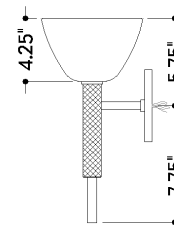

FINISHES

True Bronze

DIMENSIONS

Height: 13.25"
Width/Diameter: 6.75"
Canopy/Backplate: 4.75"
Product Weight: 3.85lb
Extension: 7.25"
Top to Center: 5.75"
Canopy/Backplate Shape: Round
Sloped Ceiling Compatible: No
Living Finish: No
Uplight Only: No

Shade

Shade 1: Glass
Shade 1 Finish: Silver Mesh
Shade 1 Top Width: 6.75"
Shade 1 Height: 4"

ELECTRICAL

Bulb 1

Bulb Included: No
Socket: E12 Candelabra Base
Bulb Type: G16.5
Max Wattage: 10
Bulb Quantity: 1
Wire Length: 7"
Cord Type: B & W TEFLON W/ GROUND WIRE
Gem Box Required (2"x3"): No
Dark Sky: No

SHIPPING

Carton 1: 16" x 11" x 12"
Carton 1 Weight: 4lb
Shipping Method: Ground
Country of Origin: VN

TOP

FRONT

SIDE