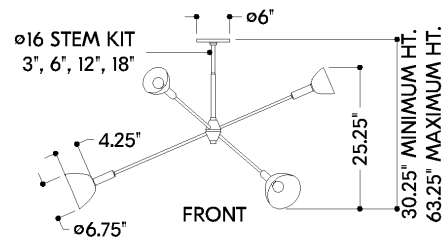

FINISHES

True Bronze

DIMENSIONS

Height: 25.25"

Width/Diameter: 52.75"

Minimum Height: 30.25"

Maximum Height: 63.25"

Canopy/Backplate: 6"

Hanging Type: 1-3" / 1-6" / 1-12" / 1-18" Stems

Product Weight: 31.02lb

Canopy/Backplate Shape: Round

Sloped Ceiling Compatible: No

Living Finish: No

Uplight Only: No

Shade

Shade 1: Glass

Shade 1 Finish: Silver Mesh

Shade 1 Top Width: 6.75"

Shade 1 Height: 4"

Shade 2: Glass

Shade 2 Finish: Silver Mesh

Shade 2 Top Width: 5"

Shade 2 Height: 3.25"

ELECTRICAL

Gem Box Required (2"x3"): No

Dark Sky: No

SHIPPING

Carton 1: 45" x 43" x 26"

Carton 1 Weight: 32lb

Shipping Method: Truck Only

Country of Origin: VN

BOTTOM