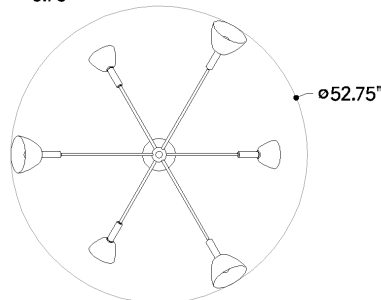

FINISHES

True Bronze

DIMENSIONS

Height: 25.25"

Width/Diameter: 52.75"

Minimum Height: 30.25"

Maximum Height: 63.25"

Canopy/Backplate: 6"

Hanging Type: 1-3" / 1-6" / 1-12" / 1-18" Stems

Product Weight: 31.02lb

Canopy/Backplate Shape: Round

Sloped Ceiling Compatible: No

Living Finish: No

Uplight Only: No

Shade

Shade 1: Glass

Shade 1 Finish: Silver Mesh

Shade 1 Top Width: 6.75"

Shade 1 Height: 4"

Shade 2: Glass

Shade 2 Finish: Silver Mesh

Shade 2 Top Width: 5"

Shade 2 Height: 3.25"

ELECTRICAL

Gem Box Required (2"x3"): No

Dark Sky: No

SHIPPING

Carton 1: 45" x 43" x 26"

Carton 1 Weight: 32lb

Shipping Method: Truck Only

Country of Origin: VN

BOTTOM