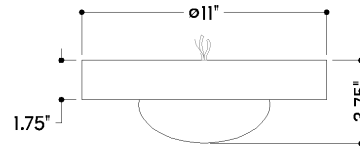

FINISHES

AGED BRASS

DIMENSIONS

Height: 3.75"
Width/Diameter: 11"
Canopy/Backplate: 11"
Product Weight: 3.78lb
Extension: 3.75"
Top to Center: 5.5"
Canopy/Backplate Shape: Round
Sloped Ceiling Compatible: No
Living Finish: No
Uplight Only: No

Shade

Shade 1: Glass
Shade 1 Finish: Opal Matte
Shade 1 Top Width: 6"
Shade 1 Height: 3.5"

ELECTRICAL

Bulb 1

Bulb Included: N/A
Socket: Integrated LED
Max Wattage: 12
Bulb Quantity: 1
Wire Length: 7"
Cord Type: B & W TEFLON W/ GROUND WIRE
Dimmer Type: ELV, TRIAC
Gem Box Required (2"x3"): No
Dark Sky: No
CRI: 90
Color Temp.: 2700k
Lumens: 475
Title 24: No
Field Serviceable: No

SHIPPING

Carton 1: 14" x 14" x 9"
Carton 1 Weight: 4lb
Shipping Method: Ground
Country of Origin: VN

FRONT

BOTTOM