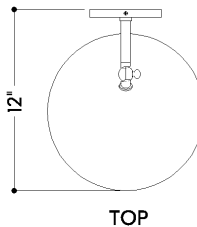

FINISHES

AGED BRASS w/ SOFT BISQUE

DIMENSIONS

Height: 8.25"
Width/Diameter: 10.5"
Canopy/Backplate: 4.75"
Product Weight: 4.25lb
Extension: 12"
Top to Center: 2.25"
Canopy/Backplate Shape: Round
Sloped Ceiling Compatible: No
Living Finish: No
Uplight Only: Yes

Shade

Shade 1: Steel
Shade 1 Finish: Soft Bisque
Shade 1 Bottom L/W: 0" / 10.5"
Shade 1 Height: 6.25"

ELECTRICAL

Bulb 1

Bulb Included: No
Socket: E26 Medium Base
Bulb Type: G25
Max Wattage: 15
Bulb Quantity: 1
Wire Length: 7"
Cord Type: B & W TEFLON W/ GROUND WIRE
Gem Box Required (2"x3"): No
Dark Sky: No

SHIPPING

Carton 1: 15" x 14" x 9"
Carton 1 Weight: 5lb
Shipping Method: Ground
Country of Origin: VN

FRONT

SIDE