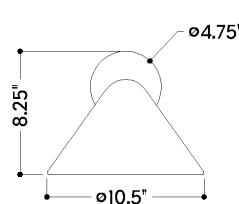

FINISHES

AGED BRASS w/ SOFT BISQUE

DIMENSIONS

Height: 8.25"
Width/Diameter: 10.5"
Canopy/Backplate: 4.75"
Product Weight: 4.25lb
Extension: 12"
Top to Center: 2.25"
Canopy/Backplate Shape: Round
Sloped Ceiling Compatible: No
Living Finish: No
Uplight Only: Yes

Shade

Shade 1: Steel
Shade 1 Finish: Soft Bisque
Shade 1 Bottom L/W: 0" / 10.5"
Shade 1 Height: 6.25"

ELECTRICAL

Bulb 1

Bulb Included: No
Socket: E26 Medium Base
Bulb Type: G25
Max Wattage: 15
Bulb Quantity: 1
Wire Length: 7"
Cord Type: B & W TEFLON W/ GROUND WIRE
Gem Box Required (2"x3"): No
Dark Sky: No

SHIPPING

Carton 1: 15" x 14" x 9"
Carton 1 Weight: 5lb
Shipping Method: Ground
Country of Origin: VN

FRONT

SIDE