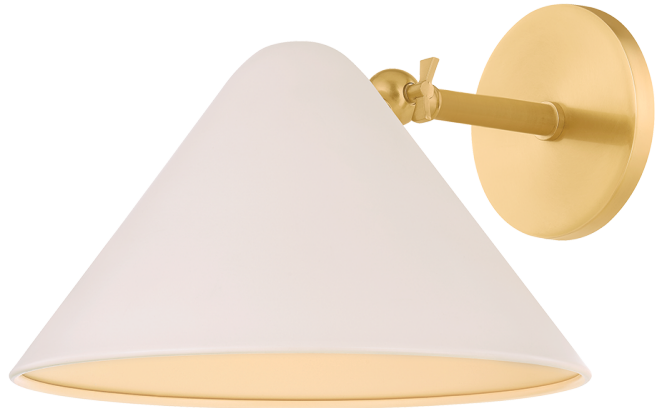

SONJA

H993101-AGB/SBQ

Mid-century themes meet modern design simplicity in the Sonja family. The rounded tops, rolled edges, and Soft Bisque finish of the shades make for approachable geometric fixtures with many applications. Whether as a sprawling, close-to-ceiling 3-light chandelier, or a compact 1-light sconce, Sonja creates a serene lighting experience.

FINISHES

AGED BRASS w/ SOFT BISQUE

DIMENSIONS

Height: 8.25"
Width/Diameter: 10.5"
Canopy/Backplate: 4.75"
Product Weight: 4.25lb
Extension: 12"
Top to Center: 2.25"
Canopy/Backplate Shape: Round
Sloped Ceiling Compatible: No
Living Finish: No
Uplight Only: Yes

Shade

Shade 1: Steel
Shade 1 Finish: Soft Bisque
Shade 1 Bottom L/W: 0" / 10.5"
Shade 1 Height: 6.25"

ELECTRICAL

Bulb 1

Bulb Included: No
Socket: E26 Medium Base
Bulb Type: G25
Max Wattage: 15
Bulb Quantity: 1
Wire Length: 7"
Cord Type: B & W TEFLON W/ GROUND WIRE
Gem Box Required (2"x3"): No
Dark Sky: No