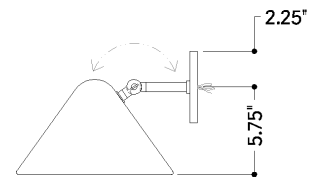

FINISHES

AGED BRASS w/ SOFT BISQUE

DIMENSIONS

Height: 8.25"
Width/Diameter: 10.5"
Canopy/Backplate: 4.75"
Product Weight: 4.25lb
Extension: 12"
Top to Center: 2.25"
Canopy/Backplate Shape: Round
Sloped Ceiling Compatible: No
Living Finish: No
Uplight Only: Yes

Shade

Shade 1: Steel
Shade 1 Finish: Soft Bisque
Shade 1 Bottom L/W: 0" / 10.5"
Shade 1 Height: 6.25"

ELECTRICAL

Bulb 1

Bulb Included: No
Socket: E26 Medium Base
Bulb Type: G25
Max Wattage: 15
Bulb Quantity: 1
Wire Length: 7"
Cord Type: B & W TEFLON W/ GROUND WIRE
Gem Box Required (2"x3"): No
Dark Sky: No

SHIPPING

Carton 1: 15" x 14" x 9"
Carton 1 Weight: 5lb
Shipping Method: Ground
Country of Origin: VN

FRONT

SIDE