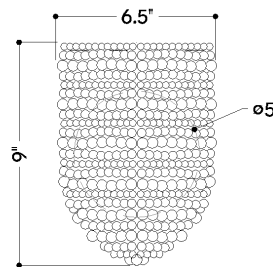

*Due to the one-of-a-kind nature of the medium, exact colors and patterns may vary slightly from the image shown.

FINISHES

AGED BRASS

DIMENSIONS / SPECS

Height: 9"
Width/Diameter: 6.5"
Canopy/Backplate: 5"
Product Weight: 2.18lb
Extension: 4"
Top to Center: 4.5"
Canopy/Backplate Shape: Round
Sloped Ceiling Compatible: No
Living Finish: No
Uplight Only: No

Shade 1: Tree Derived
Shade 1 Finish: Natural Wood
Shade 1 Top Length: 4"
Shade 1 Top Width: 6.5"
Shade 1 Height: 9"

ELECTRICAL

Bulb 1

Bulb Included: No
Socket: E12 Candelabra Base
Bulb Type: B11
Max Wattage: 10
Bulb Quantity: 1
Wire Length: 7"
Cord Type: B & W TEFLON W/ GROUND WIRE
Gem Box Required (2"x3"): No
Dark Sky: No

TOP

FRONT

SIDE

SHIPPING

Carton 1: 5" x 8" x 12"
Carton 1 Weight: 4lb
Shipping Method: Ground
Country of Origin: IN