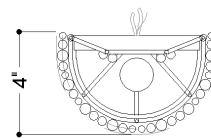

*Due to the one-of-a-kind nature of the medium, exact colors and patterns may vary slightly from the image shown.

FINISHES

AGED BRASS

DIMENSIONS / SPECS

Height: 9"
Width/Diameter: 6.5"
Canopy/Backplate: 5"
Product Weight: 2.18lb
Extension: 4"
Top to Center: 4.5"
Canopy/Backplate Shape: Round
Sloped Ceiling Compatible: No
Living Finish: No
Uplight Only: No

Shade 1: Tree Derived
Shade 1 Finish: Natural Wood
Shade 1 Top Length: 4"
Shade 1 Top Width: 6.5"
Shade 1 Height: 9"

ELECTRICAL

Bulb 1

Bulb Included: No
Socket: E12 Candelabra Base
Bulb Type: B11
Max Wattage: 10
Bulb Quantity: 1
Wire Length: 7"
Cord Type: B & W TEFLON W/ GROUND WIRE
Gem Box Required (2"x3"): No
Dark Sky: No

TOP

FRONT

SIDE

SHIPPING

Carton 1: 5" x 8" x 12"
Carton 1 Weight: 4lb
Shipping Method: Ground
Country of Origin: IN