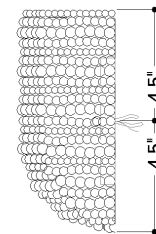

*Due to the one-of-a-kind nature of the medium, exact colors and patterns may vary slightly from the image shown.

FINISHES

AGED BRASS

DIMENSIONS / SPECS

Height: 9"
Width/Diameter: 6.5"
Canopy/Backplate: 5"
Product Weight: 2.18lb
Extension: 4"
Top to Center: 4.5"
Canopy/Backplate Shape: Round
Sloped Ceiling Compatible: No
Living Finish: No
Uplight Only: No

Shade 1: Tree Derived
Shade 1 Finish: Natural Wood
Shade 1 Top Length: 4"
Shade 1 Top Width: 6.5"
Shade 1 Height: 9"

ELECTRICAL

Bulb 1

Bulb Included: No
Socket: E12 Candelabra Base
Bulb Type: B11
Max Wattage: 10
Bulb Quantity: 1
Wire Length: 7"
Cord Type: B & W TEFLON W/ GROUND WIRE
Gem Box Required (2"x3"): No
Dark Sky: No

TOP

FRONT

SIDE

SHIPPING

Carton 1: 5" x 8" x 12"
Carton 1 Weight: 4lb
Shipping Method: Ground
Country of Origin: IN