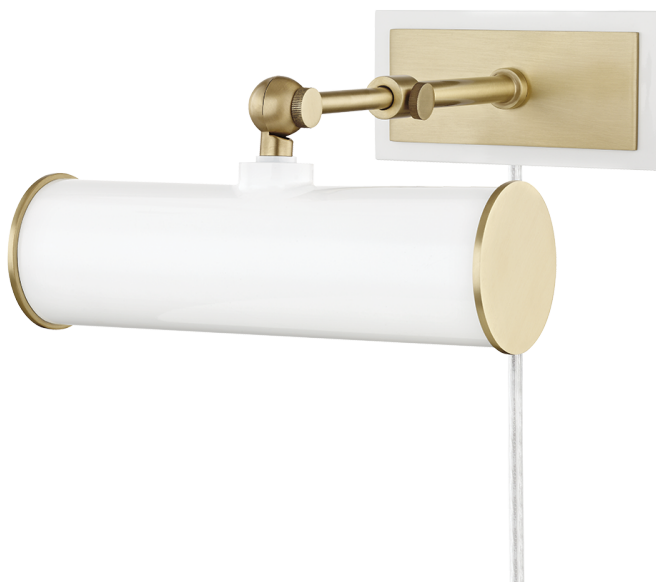

HOLLY

HL263201-AGB/WH

Whether you want to bring more attention to artwork or highlight a wall shelf of your favorite things, Holly is up to the task. This plug-in picture light now comes in an Aged Brass or Natural Grasscloth finish to create a more traditional or distinctive look. Available in three sizes, Holly's style-forward design and versatility make it perfect for any space needing focused light.

FINISHES

AGED BRASS w/ WHITE

DIMENSIONS

Height: 4.75"

Width/Diameter: 8.25"

Canopy/Backplate: 6"

Product Weight: 4lb

Extension: 7.5"

Top to Center: 1.5"

Canopy/Backplate Shape: Rectangle

Sloped Ceiling Compatible: No

Living Finish: No

Uplight Only: No

Shade

Shade 1: Steel

Shade 1 Finish: White

Shade 1 Top Length: 8.25"

Shade 1 Top Width: 2.5"

Shade 1 Bottom L/W: 8.25" / 2.5"

Shade 1 Height: 2.5"

ELECTRICAL

Bulb 1

Bulb Included: No

Socket: E26 Medium Base