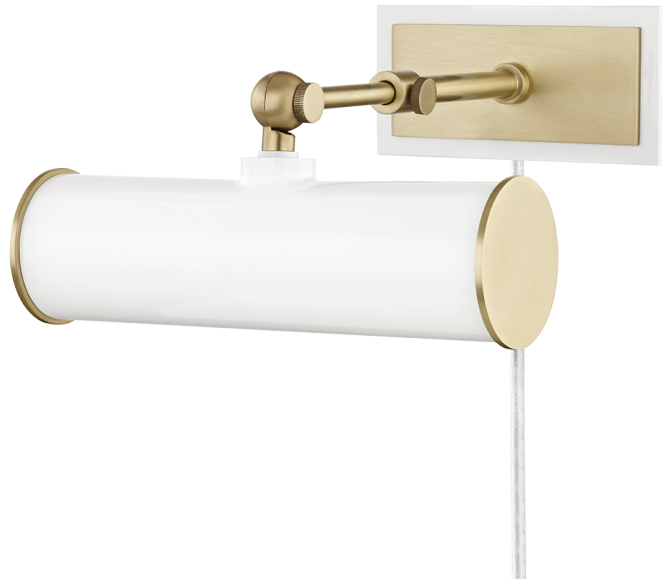

HOLLY

HL263201-AGB/WH

Whether you want to bring more attention to artwork or highlight a wall shelf of your favorite things, Holly is up to the task. This plug-in picture light now comes in an Aged Brass or Natural Grasscloth finish to create a more traditional or distinctive look. Available in three sizes, Holly's style-forward design and versatility make it perfect for any space needing focused light.

FINISHES

AGED BRASS w/ WHITE

DIMENSIONS

Height: 4.75"

Width/Diameter: 8.25"

Canopy/Backplate: 6"

Product Weight: 4lb

Extension: 11.75"

Top to Center: 1.5"

Canopy/Backplate Shape: Rectangle

Sloped Ceiling Compatible: No

Living Finish: No

Uplight Only: No

Shade

Shade 1: Steel

Shade 1 Finish: Glossy

Shade 1 Top Length: 8.25"

Shade 1 Top Width: 2.5"

Shade 1 Bottom L/W: 8.25" / 2.5"

Shade 1 Height: 2.5"

ELECTRICAL

Bulb 1

Bulb Included: No

Socket: E26 Medium Base