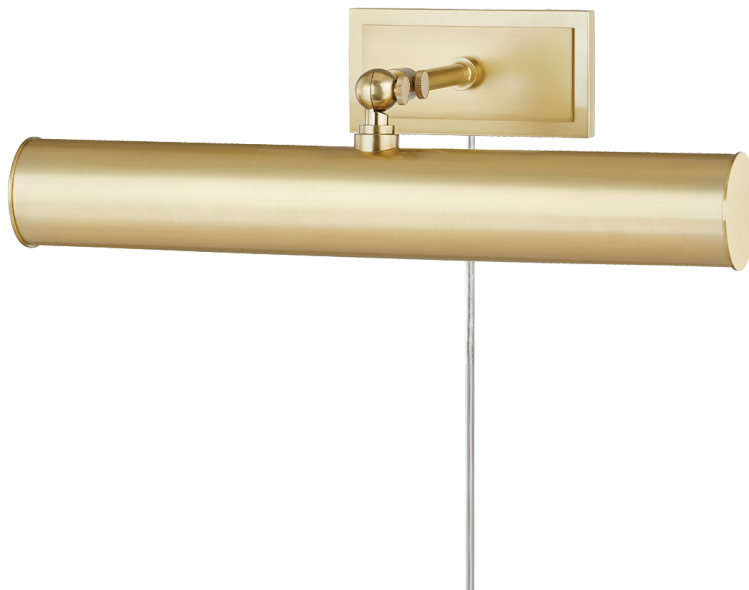

HOLLY

HL263202-AGB

FINISHES

Aged Brass (AGB)
Aged Brass/navy (AGB/NVY)
Aged Brass/soft Off White (AGB/WH)
Aged Old Bronze (AOB)

DIMENSIONS

Height: 4.75"
Width/Diameter: 16.25"

Canopy/Backplate: 6"
Hanging Type:
Product Weight: 3.96lb

GLASS

Attachment:
Glass 1: Steel
Glass 2:

LAMPING

Bulb 1
Socket: E26 Medium Base
Bulb: T10-5.5 • 2 • 25 Watt Max
Voltage: 120 VAC
UL Rating: UL Damp

SHIPPING

Carton 1: 19" x 10" x 7"
Carton 1 Weight: 5lb
Shipping Method: Ground