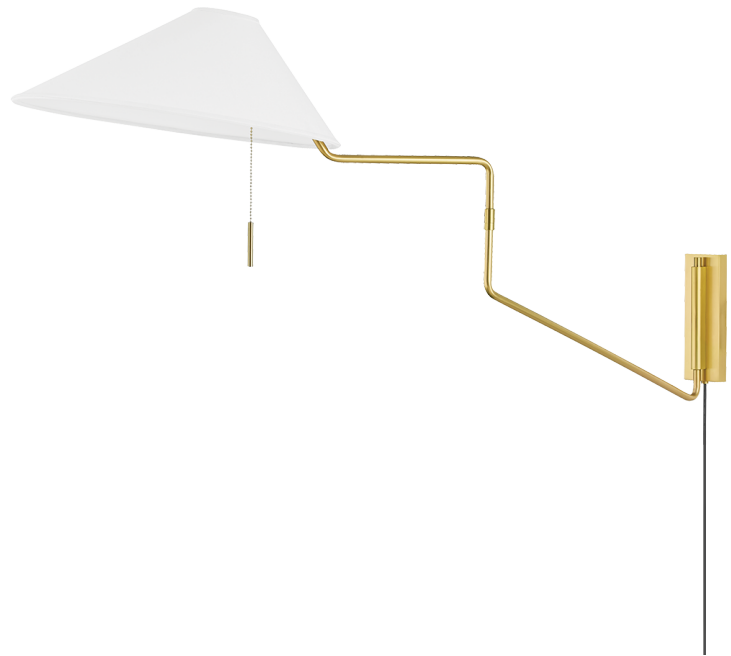

AISA

HL647201-AGB

Aisa is classic mid-century style made modern. The white linen, shell-shaped shades are angled to direct light where it's needed most. Details like the pull chain, angled arm of the wall sconce and decorative sphere at the top of the floor lamp take these portable pieces to the next level.

FINISHES

Aged Brass (AGB)
Old Bronze (OB)

DIMENSIONS

Height: 22"

Width/Diameter: 11.75"

Canopy/Backplate: 0"

Hanging Type:

Product Weight: 4.75lb

GLASS

Attachment:

Glass 1: Linen

Glass 2:

LAMPING

Bulb 1

Socket: E26 Medium Base

Bulb: G25 • 1 • 60 Watt Max