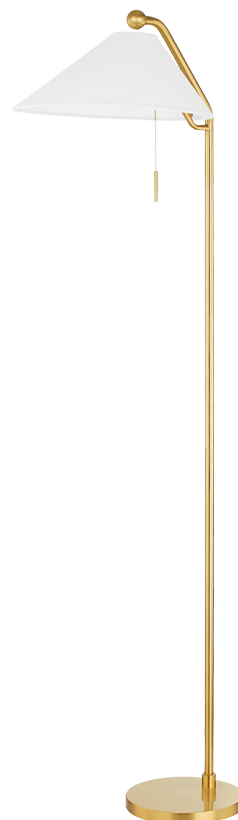

AISA

HL647401-AGB

Aisa is classic mid-century style made modern. The white linen, shell-shaped shades are angled to direct light where it's needed most. Details like the pull chain, angled arm of the wall sconce and decorative sphere at the top of the floor lamp take these portable pieces to the next level.

FINISHES

Aged Brass (AGB)
Old Bronze (OB)

DIMENSIONS

Height: 65"

Width/Diameter: 11.75"

Canopy/Backplate: "

Hanging Type:

Product Weight: 17.25lb

GLASS

Attachment:

Glass 1: Linen

Glass 2:

LAMPING

Bulb 1

Socket: E26 Medium Base

Bulb: G25 • 1 • 60 Watt Max