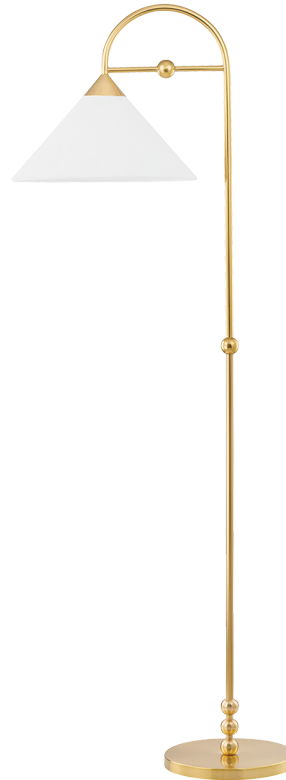

# SANG

HL682401-AGB

Sang is jewelry-inspired lighting at its finest. Ornamental spheres give the geometric, clean silhouette a decorative flourish. Finished in Aged Brass or Old Bronze with a white linen shade, Sang recalls a bold drop-earring. Available as a pendant, plug-in wall sconce, or floor lamp, there's a Sang to accessorize every room. Part of our Dabito x Mitzi Tastemakers collection.

## FINISHES

Aged Brass (AGB)  
Old Bronze (OB)

## DIMENSIONS

Height: 64.5"

Width/Diameter: 15"

Canopy/Backplate: 11"

Hanging Type:

Product Weight: 11lb

## GLASS

Attachment:

Glass 1: Linen

Glass 2: