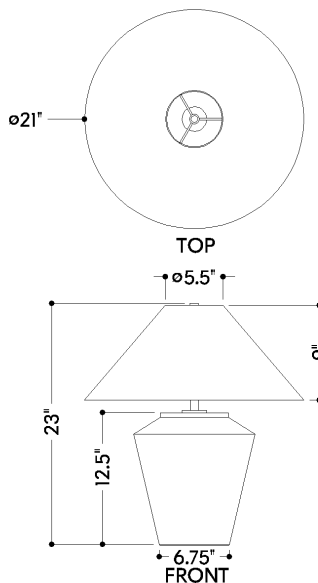

*Lamp includes its standard shade. Personalize the look with an optional shade add-on, sold separately.

FINISHES

AGED BRASS w/ CERAMIC WHITEWASH
TERRACOTTA

DIMENSIONS / SPECS

Height: 23"
Width/Diameter: 21"
Canopy/Backplate: 6.75"
Product Weight: 10.12lb
Canopy/Backplate Shape: Round
Sloped Ceiling Compatible: No
Living Finish: No
Uplight Only: No

Shade 1: Textile
Shade 1 Finish: White Linen
Shade 1 Top Width: 5.5"
Shade 1 Bottom L/W: 0" / 21"
Shade 1 Height: 9"

ELECTRICAL

Bulb 1

Bulb Included: No
Socket: E26 Medium Base
Bulb Type: A19
Max Wattage: 15
Bulb Quantity: 1
Wire Length: 96"
Cord Type: SPT-2 18 AWG CLEAR SILVER
CORD
Switch Type: ON/OFF SWITCH ON SOCKET
Gem Box Required (2"x3"): No
Dark Sky: No

SHIPPING

Carton 1: 25" x 24" x 24"
Carton 1 Weight: 23lb
Shipping Method: Ground
Country of Origin: VN

HUDSON VALLEY
LIGHTING GROUP