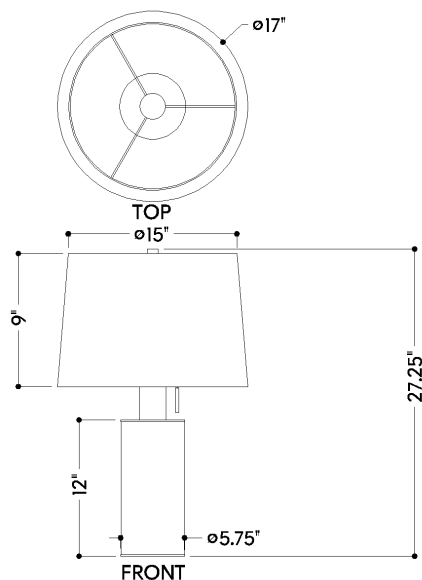

CLARISSA

HL853201-AGB

Simple shapes and modern proportions provide a clean canvas to highlight the striking Burl Wood Veneer body of Clarissa. The blonde wood tone embodies elegance, while the overscale, Aged Brass neck and decorative pull chain provide a fresh and playful counterpoint. A classic white linen drum shade completes the lamp base with an air of timelessness.

*Due to the one-of-a-kind nature of the medium, exact colors and patterns may vary slightly from the image shown.

FINISHES

AGED BRASS

DIMENSIONS / SPECS

Height: 27.25"

Width/Diameter: 17"

Canopy/Backplate: 5.75"

Product Weight: 10.12lb

Canopy/Backplate Shape: Round

Sloped Ceiling Compatible: No

Living Finish: No

Uplight Only: No

Shade 1: Textile

Shade 1 Finish: White Linen

Shade 1 Top Width: 15"

Shade 1 Bottom L/W: 0" / 17"

Shade 1 Height: 11.75"

ELECTRICAL

Bulb 1

Bulb Included: No

Socket: E26 Medium Base

Bulb Type: A19

Max Wattage: 15

Bulb Quantity: 1

Wire Length: 96"

Cord Type: SPT-2 18 AWG CLEAR SILVER
CORD

Switch Type: ON/OFF PULL CHAIN

Gem Box Required (2"x3"): No

Dark Sky: No

SHIPPING

Carton 1: 26" x 21" x 21"

Carton 1 Weight: 16lb

Shipping Method: Ground

Country of Origin: VN

HUDSON VALLEY
LIGHTING GROUP