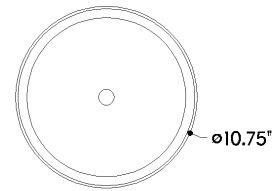

*Due to the one-of-a-kind nature of the medium, exact colors and patterns may vary slightly from the image shown.

FINISHES

AGED BRASS

DIMENSIONS

Height: 16"
Width/Diameter: 10.75"
Canopy/Backplate: 5.25"
Product Weight: 14.96lb
Canopy/Backplate Shape: Round
Sloped Ceiling Compatible: No
Living Finish: No
Uplight Only: Yes

Shade

Shade 1: Textile
Shade 1 Finish: White Linen
Shade 1 Top Width: 10.75"
Shade 1 Height: 7.75"
Shade 2: Textile
Shade 2 Finish: White Linen
Shade 2 Top Width: 9.5"

ELECTRICAL

Bulb 1

Bulb Included: No
Socket: E26 Medium Base
Bulb Type: A19
Max Wattage: 15
Bulb Quantity: 1
Wire Length: 96"
Cord Type: SPT-2 SILVER
Switch Type: ON/OFF SWITCH ON CORD
Gem Box Required (2"x3"): No
Dark Sky: No

SHIPPING

Carton 1: 22" x 14" x 14"
Carton 1 Weight: 21lb
Shipping Method: Ground
Country of Origin: VN

TOP