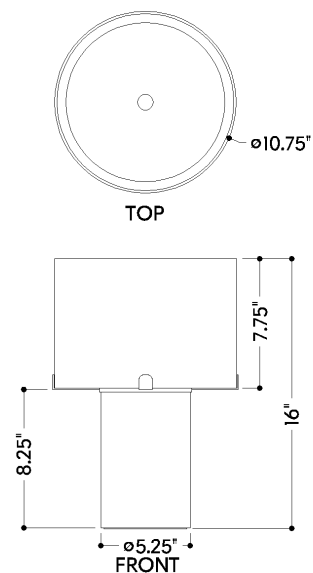

*Due to the one-of-a-kind nature of the medium, exact colors and patterns may vary slightly from the image shown.

FINISHES

AGED BRASS

DIMENSIONS / SPECS

Height: 16"
Width/Diameter: 10.75"
Canopy/Backplate: 5.25"
Product Weight: 14.96lb
Canopy/Backplate Shape: Round
Sloped Ceiling Compatible: No
Living Finish: No
Uplight Only: Yes

Shade 1: Textile
Shade 1 Finish: White Linen
Shade 1 Top Width: 10.75"
Shade 1 Height: 7.75"

ELECTRICAL

Bulb 1
Bulb Included: No
Socket: E26 Medium Base
Bulb Type: A19
Max Wattage: 15
Bulb Quantity: 1
Wire Length: 96"
Cord Type: SPT-2 18 AWG CLEAR SILVER
CORD
Switch Type: ON/OFF SWITCH ON CORD
Gem Box Required (2"x3"): No
Dark Sky: No

SHIPPING

Carton 1: 22" x 14" x 14"
Carton 1 Weight: 21lb
Shipping Method: Ground
Country of Origin: VN

HUDSON VALLEY
LIGHTING GROUP