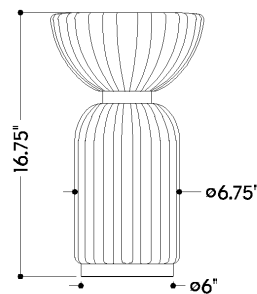

## DIMENSIONS

Height: 16.75"  
Width/Diameter: 9.75"  
Canopy/Backplate: 6"  
Product Weight: 14.08lb  
Canopy/Backplate Shape: Round  
Sloped Ceiling Compatible: No  
Living Finish: No  
Uplight Only: No

## Shade

Shade 1: Glass  
Shade 1 Finish: Cloud  
Shade 1 Top Width: 6.75"  
Shade 1 Bottom L/W: 0" / 6.5"  
Shade 1 Height: 10.5"  
Shade 2: Glass  
Shade 2 Finish: Cloud  
Shade 2 Top Width: 9.75"  
Shade 2 Height: 5.25"

### Bulb 1

Bulb Included: No  
Socket: E26 Medium Base  
Bulb Type: A19  
Max Wattage: 15  
Bulb Quantity: 2  
Wire Length: 96"  
Cord Type: SPT-2 SILVER  
Switch Type: ON/OFF SWITCH ON CORD  
Gem Box Required (2"x3"): No  
Dark Sky: No

## SHIPPING

Carton 1: 22" x 15" x 17"  
Carton 1 Weight: 15lb  
Shipping Method: Ground  
Country of Origin: VN

TOP

FRONT