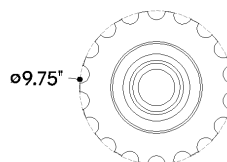

CORDELIA

HL980202-AGB

Leaning into the trend of updated neoclassical forms, the ethereal Cordelia lamp features a fluted, column-like base with an upturned dome shade. Milky striations in the cloud glass make an enchanting, contemporary statement, while the Aged Brass cuffs complement the antique feel of the design. As light emanates from the entirety of Cordelia, it creates an all-over glow that illuminates a desk or table.

FINISHES

AGED BRASS

DIMENSIONS

Height: 16.75"
Width/Diameter: 9.75"
Canopy/Backplate: 6"
Product Weight: 14.08lb
Canopy/Backplate Shape: Round
Sloped Ceiling Compatible: No
Living Finish: No
Uplight Only: No

Shade

Shade 1: Glass
Shade 1 Finish: Cloud
Shade 1 Top Width: 6.75"
Shade 1 Bottom L/W: 0" / 6.5"
Shade 1 Height: 10.5"
Shade 2: Glass
Shade 2 Finish: Cloud
Shade 2 Top Width: 9.75"
Shade 2 Height: 5.25"

ELECTRICAL

Bulb 1

Bulb Included: No
Socket: E26 Medium Base
Bulb Type: A19
Max Wattage: 15
Bulb Quantity: 2
Wire Length: 96"
Cord Type: SPT-2 SILVER
Switch Type: ON/OFF SWITCH ON CORD
Gem Box Required (2"x3"): No
Dark Sky: No

SHIPPING

Carton 1: 22" x 15" x 17"
Carton 1 Weight: 15lb
Shipping Method: Ground
Country of Origin: VN

TOP