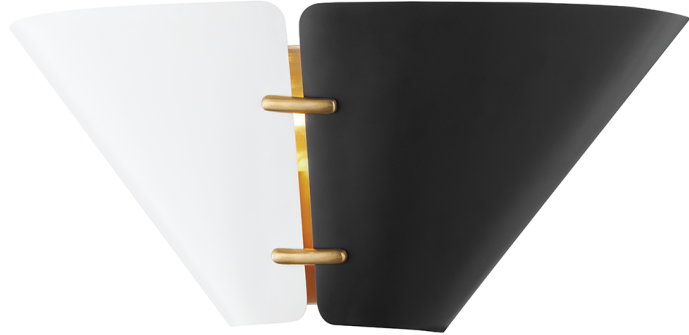

SPLIT

KBS1352102S-AGB

Split brings together clean, modern design with an artisan's flair. Small aged brass fasteners connect the cone shades, adding a spark of color while intentionally allowing a sliver of light to pass through.

FINISHES

AGED BRASS

DIMENSIONS / SPECS

Height: 6.5"

Width/Diameter: 15"

Product Weight: 6lb

Extension: 4"

Top to Center: 3.25"

Canopy/Backplate Shape: Rectangle

Sloped Ceiling Compatible: No

Living Finish: No

Uplight Only: Yes

ELECTRICAL

Bulb 1

Bulb Included: No

Socket: E12 Candelabra Base

Max Wattage: 60

Bulb Quantity: 2

Wire Length: 7"

Gem Box Required (2"x3"): No

Dark Sky: No

SHIPPING

Carton 1: 19" x 10" x 8"

Carton 1 Weight: 8lb