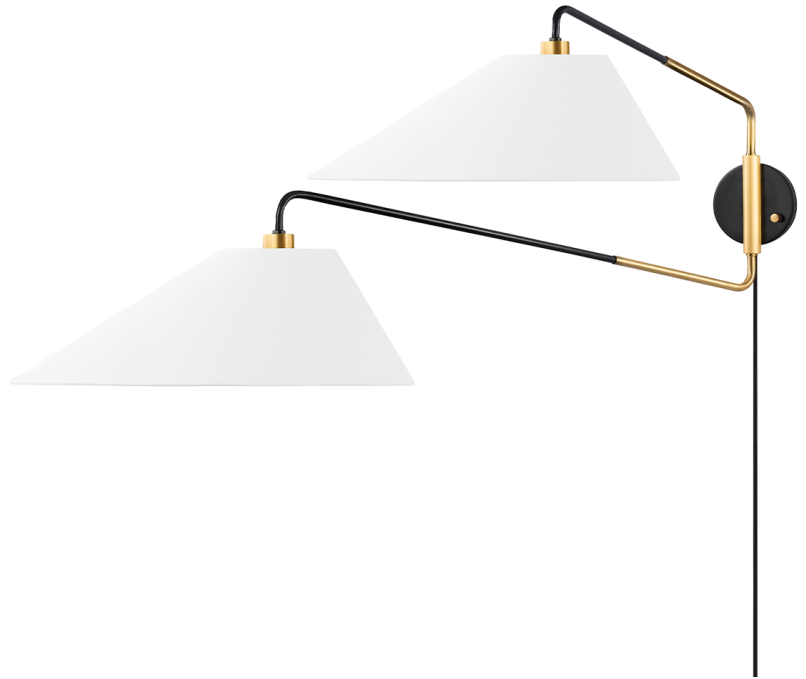

DUO

KBS1751102-AOB

Duo is full of singular style. Elongated shades in white Belgian linen spread out from curved arms of aged old bronze. The stretched shades add visual interest and allow the light's soft glow to extend even further. The three-light chandelier mounts close to the ceiling and the two-light articulating plug-in wall sconce swivels left to right and tilts up and down.

FINISHES

AGED BRASS/OLD BRONZE

DIMENSIONS

Height: 22"
Width/Diameter: 14.75"
Canopy/Backplate: 6"
Product Weight: 8lb
Extension: 48"
Top to Center: 13.75"
Canopy/Backplate Shape: Round
Sloped Ceiling Compatible: No
Living Finish: No
Uplight Only: Yes

Shade

Shade 1: Textile
Shade 1 Finish: White Linen
Shade 1 Top Length: 4.5"
Shade 1 Top Width: 6.5"
Shade 1 Bottom L/W: 14.75" / 22"
Shade 1 Height: 7.5"

ELECTRICAL

Bulb 1

Bulb Included: No
Socket: E26 Medium Base
Bulb Type: G40
Max Wattage: 60
Bulb Quantity: 2
Wire Length: 96"
Cord Type: B & W TEFLON W/ COPPER
GROUND WIRE
Switch Type: ON/OFF SWITCH ON BACKPLATE
Gem Box Required (2"x3"): No
Dark Sky: No