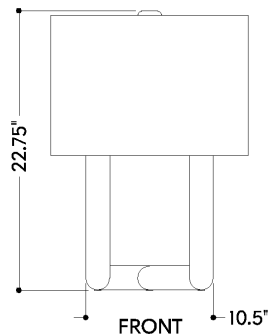

ARMONK

L1924-AGB

Through a combination of contrasting textures and forms, Armonk embodies a bold sculpturality and sense of playfulness. Joining the two sides of the curvilinear Aged Brass body is a large-grained linen shade that gently diffuses light over the polished metal. A small brass finial adds the finishing touch to this artful piece.

FINISHES

AGED BRASS

DIMENSIONS / SPECS

Height: 22.75"

Width/Diameter: 10.25"

Length: 16.25"

Canopy/Backplate: 6.25"

Product Weight: 8.6lb

Canopy/Backplate Shape: Trapezoid

Sloped Ceiling Compatible: No

Living Finish: Yes

Uplight Only: No

Shade 1: Textile

Shade 1 Finish: White Linen

Shade 1 Top Length: 16.5"

Shade 1 Top Width: 10.5"

Shade 1 Bottom L/W: 16.25" / 10.5"

Shade 1 Height: 11.5"

ELECTRICAL

Bulb 1

Bulb Included: No

Socket: E26 Medium Base

Bulb Type: A19

Max Wattage: 60

Bulb Quantity: 1

Wire Length: 96"

Cord Type: SPT-2 BLACK FABRIC

Switch Type: ON/OFF PULL CHAIN

Gem Box Required (2"x3"): No

Dark Sky: No

SHIPPING

Carton 1: 1" x 1" x 1"

Carton 1 Weight: 1lb

Shipping Method: Ground

Country of Origin: IN

TOP

FRONT