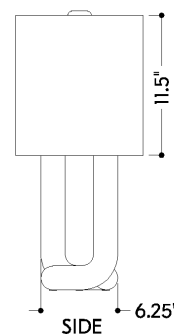

FINISHES

AGED BRASS

DIMENSIONS / SPECS

Height: 22.75"

Width/Diameter: 10.25"

Length: 16.25"

Canopy/Backplate: 6.25"

Product Weight: 8.6lb

Shade 1 Bottom L/W: 16.25" / 10.5"

Shade 1 Height: 11.5"

ELECTRICAL

Bulb 1

Bulb Included: No

Socket: E26 Medium Base

Bulb Type: A19

Max Wattage: 60

Bulb Quantity: 1

Wire Length: 96"

Cord Type: SPT-2 BLACK FABRIC

Switch Type: ON/OFF PULL CHAIN

Gem Box Required (2"x3"): No

Dark Sky: No

SHIPPING

Carton 1: 1" x 1" x 1"

Carton 1 Weight: 1lb

Shipping Method: Ground

Country of Origin: IN

TOP

FRONT

SIDE