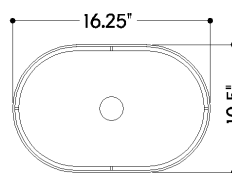

ARMONK

L1924-AGB

Through a combination of contrasting textures and forms, Armonk embodies a bold sculpturality and sense of playfulness. Joining the two sides of the curvilinear Aged Brass body is a large-grained linen shade that gently diffuses light over the polished metal. A small brass finial adds the finishing touch to this artful piece.

FINISHES

AGED BRASS

DIMENSIONS / SPECS

Height: 22.75"

Width/Diameter: 10.25"

Length: 16.25"

Canopy/Backplate: 6.25"

Product Weight: 8.6lb

Canopy/Backplate Shape: Trapezoid

Sloped Ceiling Compatible: No

Living Finish: Yes

Uplight Only: No

Shade 1: Textile

Shade 1 Finish: White Linen

Shade 1 Top Length: 16.5"

Shade 1 Top Width: 10.5"

Shade 1 Bottom L/W: 16.25" / 10.5"

Shade 1 Height: 11.5"

ELECTRICAL

Bulb 1

Bulb Included: No

Socket: E26 Medium Base

Bulb Type: A19

Max Wattage: 60

Bulb Quantity: 1

Wire Length: 96"

Cord Type: SPT-2 BLACK FABRIC

Switch Type: ON/OFF PULL CHAIN

Gem Box Required (2"x3"): No

Dark Sky: No

SHIPPING

Carton 1: 1" x 1" x 1"

Carton 1 Weight: 1lb

Shipping Method: Ground

Country of Origin: IN

TOP