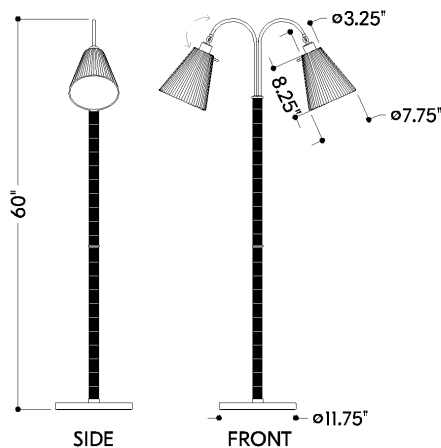

RUTHIN

L2168-AGB

FINISHES

AGED BRASS

DIMENSIONS

Height: 60"
Width/Diameter: 30.25"
Length: 11.75"
Canopy/Backplate: 11.75"
Product Weight: 20.94lb
Canopy/Backplate Shape: Round
Sloped Ceiling Compatible: No
Living Finish: No
Uplight Only: No

Shade

Shade 1: Natural Woven
Shade 1 Finish: Natural Rattan
Shade 1 Top Width: 3.25"
Shade 1 Bottom L/W: 0" / 7.75"
Shade 1 Height: 8.25"

ELECTRICAL

Bulb 1

Bulb Included: No
Socket: E26 Medium Base
Bulb Type: A19
Max Wattage: 15
Bulb Quantity: 2
Wire Length: 144"
Cord Type: SPT-2 BLACK FABRIC
Switch Type: FULL RANGE DIMMER ON
SOCKET
Gem Box Required (2"x3"): No
Dark Sky: No

SHIPPING

Carton 1: 40" x 21" x 17"
Carton 1 Weight: 36lb
Shipping Method: Ground
Country of Origin: VN

TOP

SIDE

FRONT