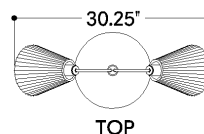

RUTHIN

L2168-AGB

FINISHES

AGED BRASS

DIMENSIONS

Height: 60"
Width/Diameter: 30.25"
Length: 11.75"
Canopy/Backplate: 11.75"
Product Weight: 20.94lb
Canopy/Backplate Shape: Round
Sloped Ceiling Compatible: No
Living Finish: No
Uplight Only: No

Shade

Shade 1: Natural Woven
Shade 1 Finish: Natural Rattan
Shade 1 Top Width: 3.25"
Shade 1 Bottom L/W: 0" / 7.75"
Shade 1 Height: 8.25"

ELECTRICAL

Bulb 1

Bulb Included: No
Socket: E26 Medium Base
Bulb Type: A19
Max Wattage: 15
Bulb Quantity: 2
Wire Length: 144"
Cord Type: SPT-2 BLACK FABRIC
Switch Type: FULL RANGE DIMMER ON
SOCKET
Gem Box Required (2"x3"): No
Dark Sky: No

SHIPPING

Carton 1: 40" x 21" x 17"
Carton 1 Weight: 36lb
Shipping Method: Ground
Country of Origin: VN

TOP

SIDE

FRONT