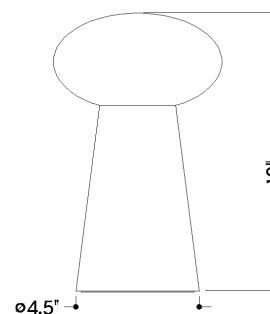

## DIMENSIONS

Height: 10"  
Width/Diameter: 6"  
Canopy/Backplate: 4.5"  
Product Weight: 2.98lb  
Canopy/Backplate Shape: Round  
Sloped Ceiling Compatible: No  
Living Finish: No  
Uplight Only: No

## Shade

Shade 1: Glass  
Shade 1 Finish: Cloud  
Shade 1 Top Width: 6"  
Shade 1 Height: 3.25"

## SHIPPING

Carton 1: 10" x 10" x 17"  
Carton 1 Weight: 5lb  
Shipping Method: Ground  
Country of Origin: VN

TOP

FRONT