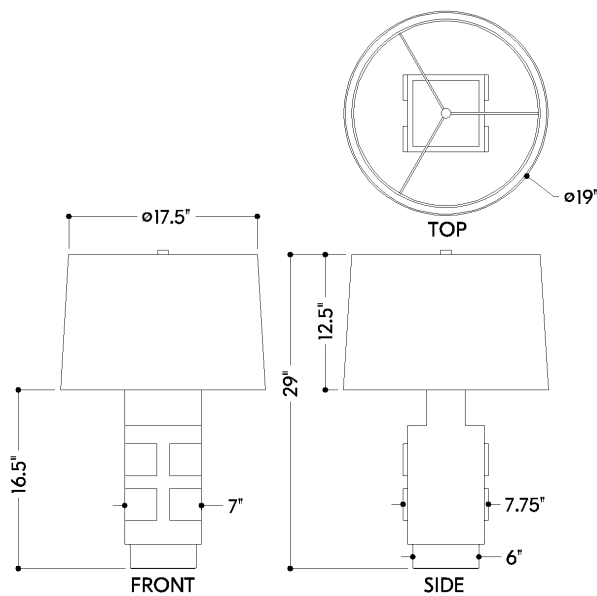

*Due to the one-of-a-kind nature of the medium, exact colors and patterns may vary slightly from the image shown.

FINISHES

AGED BRASS w/ Ceramic Moonstone Granite

DIMENSIONS / SPECS

Height: 29.25"
Width/Diameter: 19"
Canopy/Backplate: 6"
Product Weight: 12.6lb
Canopy/Backplate Shape: Square
Sloped Ceiling Compatible: No
Living Finish: No
Uplight Only: No

Shade 1: Textile
Shade 1 Finish: White Linen
Shade 1 Top Width: 17.5"
Shade 1 Bottom L/W: 0" / 19"
Shade 1 Height: 12.5"

ELECTRICAL

Bulb 1

Bulb Included: No
Socket: E26 Medium Base
Bulb Type: A19
Max Wattage: 15
Bulb Quantity: 1
Wire Length: 96"
Cord Type: SPT-2 BLACK FABRIC
Dimmer Type: Full Range Dimmer
Switch Type: FULL RANGE DIMMER ON
SOCKET
Gem Box Required (2"x3"): No
Dark Sky: No

SHIPPING

Carton 1: 21" x 21" x 35"
Carton 1 Weight: 27lb
Shipping Method: Ground
Country of Origin: VN

HUDSON VALLEY
LIGHTING GROUP