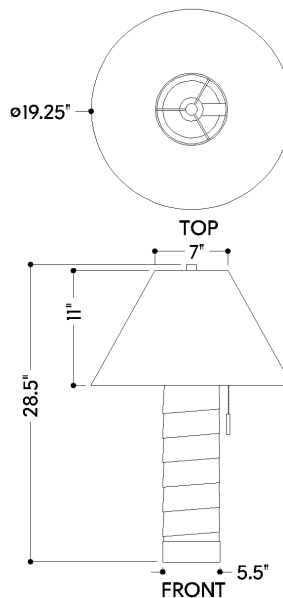

NORWALK

L3429-AGB

A celebration of heritage, this table lamp is a charming bedside or desk companion. The tactile leather-wrapped body brings a sense of old-world nostalgia achieved through fine craftsmanship. Topped with a tapered white linen shade and finished with an elegant Aged Brass pull switch and base, Norwalk creates a refined lighting experience.

*Due to the one-of-a-kind nature of the medium, exact colors and patterns may vary slightly from the image shown.

FINISHES

AGED BRASS

DIMENSIONS / SPECS

Height: 28.5"

Width/Diameter: 19.25"

Canopy/Backplate: 5.5"

Product Weight: 11.75lb

Canopy/Backplate Shape: Round

Sloped Ceiling Compatible: No

Living Finish: No

Uplight Only: No

Shade 1: Textile

Shade 1 Finish: White Linen

Shade 1 Top Width: 7"

Shade 1 Bottom L/W: 0" / 19.25"

Shade 1 Height: 11"

ELECTRICAL

Bulb 1

Bulb Included: No

Socket: E26 Medium Base

Bulb Type: A19

Max Wattage: 15

Bulb Quantity: 1

Wire Length: 96"

Cord Type: SPT-2 BLACK FABRIC

Switch Type: ON/OFF PULL CHAIN

Gem Box Required (2"x3"): No

Dark Sky: No

SHIPPING

Carton 1: 30" x 24" x 24"

Carton 1 Weight: 19lb

Shipping Method: Ground

Country of Origin: VN

HUDSON VALLEY
LIGHTING GROUP