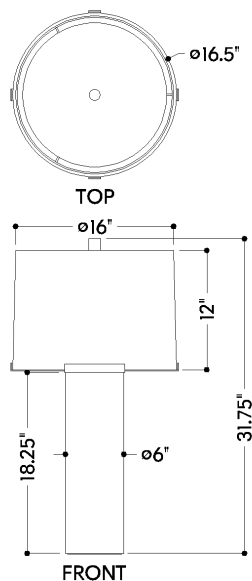

SPRAGUE

L4632-AGB

A luxurious statement piece perfect for a table or console, Sprague features an elegant black marble body and classic white linen drum shade. The lightness of the shade, coupled with the visual weight of the dark base, creates a dramatic point of contrast. The delicate veining of the marble base provides a bespoke feel that's full of character and life.

*Due to the one-of-a-kind nature of the medium, exact colors and patterns may vary slightly from the image shown.

FINISHES

AGED BRASS

DIMENSIONS / SPECS

Height: 31.75"
Width/Diameter: 16.5"
Canopy/Backplate: 6"
Product Weight: 23lb
Canopy/Backplate Shape: Cylinder
Sloped Ceiling Compatible: No
Living Finish: No
Uplight Only: No

Shade 1: Textile
Shade 1 Finish: White Linen
Shade 1 Top Width: 16"
Shade 1 Bottom L/W: 0" / 12"
Shade 1 Height: 16.5"

ELECTRICAL

Bulb 1

Bulb Included: No
Socket: E26 Medium Base
Bulb Type: A19
Max Wattage: 15
Bulb Quantity: 1
Wire Length: 96"
Cord Type: SPT-2 BLACK FABRIC
Dimmer Type: Full Range Dimmer
Switch Type: FULL RANGE DIMMER ON
SOCKET
Gem Box Required (2"x3"): No
Dark Sky: No

SHIPPING

Carton 1: 1" x 1" x 1"
Carton 1 Weight: 1lb
Shipping Method: Ground
Country of Origin: IN

HUDSON VALLEY
LIGHTING GROUP