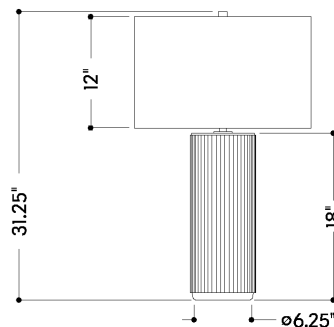

FINISHES

AGED BRASS w/ CERAMIC FLUTED IVORY

DIMENSIONS

Height: 31.25"
Width/Diameter: 19"
Canopy/Backplate: 7"
Product Weight: 20.9lb
Canopy/Backplate Shape: Round
Sloped Ceiling Compatible: No
Living Finish: No
Uplight Only: No

Shade

Shade 1: Textile
Shade 1 Finish: Linen
Shade 1 Top Width: 19"
Shade 1 Bottom L/W: 0" / 19"
Shade 1 Height: 12"

ELECTRICAL

Bulb 1

Bulb Included: No
Socket: E26 Medium Base
Bulb Type: A19
Max Wattage: 15
Bulb Quantity: 1
Wire Length: 96"
Cord Type: SPT-2 BLACK FABRIC
Dimmer Type: Full Range Dimmer
Switch Type: FULL RANGE DIMMER ON
SOCKET
Gem Box Required (2"x3"): No
Dark Sky: No

SHIPPING

Carton 1: 31" x 23" x 23"
Carton 1 Weight: 36lb
Shipping Method: Ground
Country of Origin: PH

TOP

FRONT