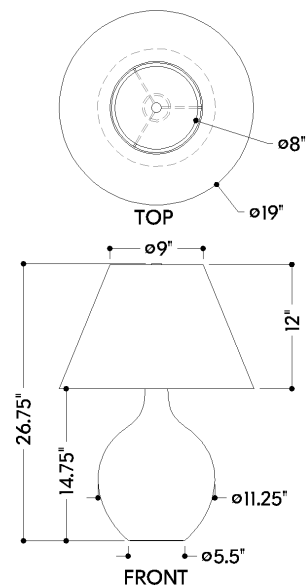

FINISHES

AGED BRASS w/ Ceramic Reactive Seaglass

DIMENSIONS / SPECS

Height: 26.75"
Width/Diameter: 19"
Canopy/Backplate: 5.5"
Product Weight: 12.1lb
Canopy/Backplate Shape: Round
Sloped Ceiling Compatible: No
Living Finish: No
Uplight Only: No

Shade 1: Textile
Shade 1 Finish: White Linen
Shade 1 Top Width: 9"
Shade 1 Bottom L/W: 0" / 19"
Shade 1 Height: 12"

ELECTRICAL

Bulb 1

Bulb Included: No
Socket: E26 Medium Base
Bulb Type: A19
Max Wattage: 15
Bulb Quantity: 1
Wire Length: 96"
Cord Type: SPT-2 BLACK FABRIC
Dimmer Type: Full Range Dimmer
Switch Type: FULL RANGE DIMMER ON
SOCKET
Gem Box Required (2"x3"): No
Dark Sky: No

SHIPPING

Carton 1: 20" x 20" x 20"
Carton 1 Weight: 16lb
Shipping Method: Ground
Country of Origin: VN

HUDSON VALLEY
LIGHTING GROUP