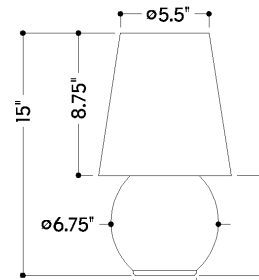

*Due to the one-of-a-kind nature of the medium, exact colors and patterns may vary slightly from the image shown.

FINISHES

AGED BRASS w/ Ceramic Greystone

DIMENSIONS

Height: 15"
Width/Diameter: 8.25"
Canopy/Backplate: 4"
Product Weight: 3.13lb
Canopy/Backplate Shape: Round
Sloped Ceiling Compatible: No
Living Finish: No
Uplight Only: No

Shade

Shade 1: Textile
Shade 1 Finish: White Linen
Shade 1 Top Width: 5.5"
Shade 1 Bottom L/W: 0" / 8.25"
Shade 1 Height: 8.75"

ELECTRICAL

Bulb 1

Bulb Included: N/A
Socket: Integrated LED
Max Wattage: 2.25
Bulb Quantity: 1
Cord Type: BLACK FABRIC USB-C CHARGING CORD
Switch Type: TOUCH DIMMER
Gem Box Required (2"x3"): No
Dark Sky: No
CRI: 90
Color Temp.: 3000k
Lumens: 125
Title 24: No
Field Serviceable: No

Battery

Battery Powered: Yes
Battery Included: Yes
Battery Life: 12-15 Hours

SHIPPING

Carton 1: 12" x 12" x 21"
Carton 1 Weight: 6lb
Shipping Method: Ground
Country of Origin: VN

TOP

FRONT