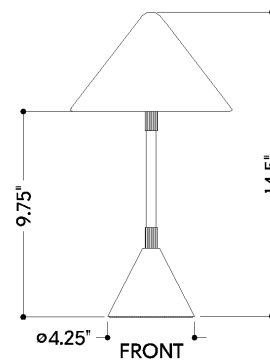

SALMA

L7115-AGB

FINISHES

AGED BRASS

DIMENSIONS

Height: 14.5"
Width/Diameter: 7.75"
Canopy/Backplate: 4.25"
Product Weight: 2.95lb
Canopy/Backplate Shape: Round
Sloped Ceiling Compatible: No
Living Finish: No
Uplight Only: No

Shade

Shade 1: Acrylic
Shade 1 Finish: White
Shade 1 Top Width: 7.25"
Shade 1 Height: 0.25"

ELECTRICAL

Bulb 1

Bulb Included: N/A
Socket: Integrated LED
Max Wattage: 6
Bulb Quantity: 1
Cord Type: BLACK FABRIC USB-C CHARGING CORD
Switch Type: TOUCH DIMMER
Gem Box Required (2"x3"): No
Dark Sky: No
CRI: 90
Color Temp.: 3000k
Lumens: 200
Title 24: No
Field Serviceable: No

Battery

Battery Powered: Yes
Battery Included: Yes
Battery Life: 12-15 Hours

SHIPPING

Carton 1: 17" x 11" x 11"
Carton 1 Weight: 5lb
Shipping Method: Ground
Country of Origin: VN

TOP

FRONT