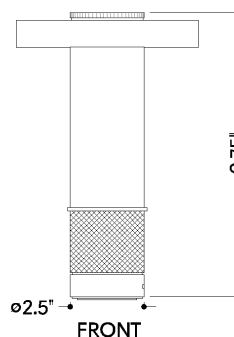

*Due to the one-of-a-kind nature of the medium, exact colors and patterns may vary slightly from the image shown.

FINISHES

AGED BRASS

Coastal Suitable Finish (EPM): No

DIMENSIONS

Height: 9.75"

Width/Diameter: 6.25"

Canopy/Backplate: 2.5"

Product Weight: 5.11lb

Canopy/Backplate Shape: Round

Sloped Ceiling Compatible: No

Living Finish: No

Uplight Only: No

Shade

ELECTRICAL

Battery Powered: Yes

Battery Included: Yes

Battery Life: 12-15 Hours

SHIPPING

Carton 1: 10" x 10" x 13"

Carton 1 Weight: 7lb

Shipping Method: Ground

Country of Origin: VN

TOP

FRONT