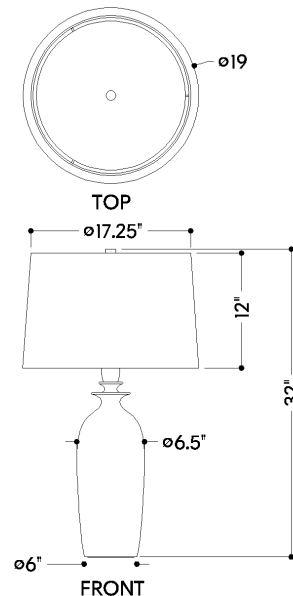

BELLMAWR

L8430-AGB/CRP

Featuring a slender, speckled blue ceramic base, Bellmawr is the embodiment of artisanal beauty. Two wide flanges accent the neck, adding a hint of modern flair to the otherwise understated design. A wide, white drum shade contrasts with the slender base, creating a sense of lift from the tabletop.

*Due to the one-of-a-kind nature of the medium, exact colors and patterns may vary slightly from the image shown.

FINISHES

AGED BRASS w/ Ceramic Reactive Palladian

DIMENSIONS / SPECS

Height: 32"
Width/Diameter: 19"
Canopy/Backplate: 6"
Product Weight: 11lb
Canopy/Backplate Shape: Cylinder
Sloped Ceiling Compatible: No
Living Finish: No
Uplight Only: No

Shade 1: Textile
Shade 1 Finish: White Linen
Shade 1 Top Width: 17.25"
Shade 1 Bottom L/W: 0" / 19"
Shade 1 Height: 12"

ELECTRICAL

Bulb 1

Bulb Included: No
Socket: E26 Medium Base
Bulb Type: A19
Max Wattage: 25
Bulb Quantity: 1
Wire Length: 96"
Cord Type: SPT-2 BLACK FABRIC
Dimmer Type: Full Range Dimmer
Switch Type: FULL RANGE DIMMER ON
SOCKET
Gem Box Required (2"x3"): No
Dark Sky: No

SHIPPING

Carton 1: 21" x 21" x 33"
Carton 1 Weight: 16lb
Shipping Method: Ground
Country of Origin: VN