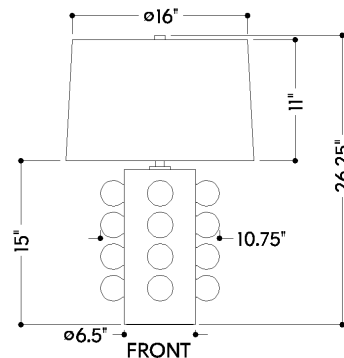

*Lamp includes its standard shade. Personalize the look with an optional shade add-on, sold separately.

FINISHES

AGED BRASS w/ CERAMIC MOSS CRACKLE

DIMENSIONS / SPECS

Height: 26.25"
Width/Diameter: 17.25"
Canopy/Backplate: 6.5"
Product Weight: 2.2lb
Canopy/Backplate Shape: Cylinder
Sloped Ceiling Compatible: No
Living Finish: No
Uplight Only: No

Shade 1: Textile
Shade 1 Finish: White Linen
Shade 1 Top Width: 16"
Shade 1 Bottom L/W: 0" / 17.25"
Shade 1 Height: 11"

ELECTRICAL

Bulb 1
Bulb Included: No
Socket: E26 Medium Base
Bulb Type: A19
Max Wattage: 15
Bulb Quantity: 1
Wire Length: 96"
Cord Type: SPT-2 BLACK FABRIC
Dimmer Type: Full Range Dimmer
Switch Type: FULL RANGE DIMMER ON
SOCKET
Gem Box Required (2"x3"): No
Dark Sky: No

TOP

FRONT

SHIPPING

Carton 1: 28" x 28" x 17"
Carton 1 Weight: 7lb
Shipping Method: Ground
Country of Origin: VN

HUDSON VALLEY
LIGHTING GROUP