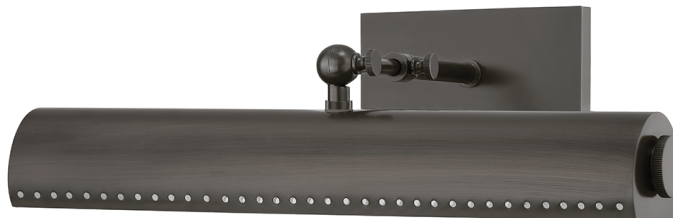

# HAMPSHIRE

MDS112-DB

Reminiscent of the iconic Bankers Lamp, Hampshire turns the traditional style on its head for a reinvented classic. The tubular metal shade features a perforated trim, accented by decorative joints for added flair. Available in two sizes and finishes along with a plug-in version.

## FINISHES

DISTRESSED BRONZE

## DIMENSIONS / SPECS

Height: 4.5"

Width/Diameter: 15.75"

Canopy/Backplate: 3.25"

Product Weight: 4lb

Extension: 8"

Top to Center: 1.75"

Canopy/Backplate Shape: Rectangle

Sloped Ceiling Compatible: No

Living Finish: No

Uplight Only: No

Min Extension: 8"

Max Extension: 11"