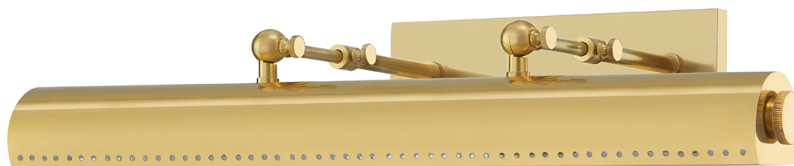

# HAMPSHIRE

MDS113-AGB

Reminiscent of the iconic Bankers Lamp, Hampshire turns the traditional style on its head for a reinvented classic. The tubular metal shade features a perforated trim, accented by decorative joints for added flair. Available in two sizes and finishes along with a plug-in version.

### AGED BRASS

Coastal Suitable Finish (EPM): No

## DIMENSIONS

Height: 4.5"

Width/Diameter: 23.25"

Product Weight: 5lb

Extension: 8"

Top to Center: 1.75"

Canopy/Backplate Shape: Rectangle

Sloped Ceiling Compatible: No

## Shade

Shade 1: Steel