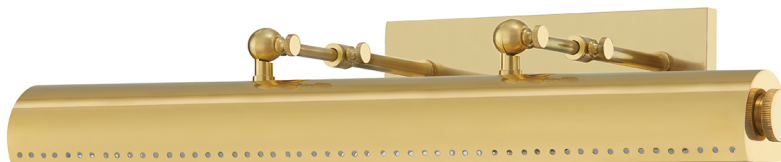

# HAMPSHIRE

MDS113-AGB

Reminiscent of the iconic Bankers Lamp, Hampshire turns the traditional style on its head for a reinvented classic. The tubular metal shade features a perforated trim, accented by decorative joints for added flair. Available in two sizes and finishes along with a plug-in version.

## FINISHES

AGED BRASS

## DIMENSIONS / SPECS

Height: 4.5"  
Width/Diameter: 23.25"  
Canopy/Backplate: 3.25"  
Product Weight: 5lb  
Extension: 8"  
Top to Center: 1.75"  
Canopy/Backplate Shape: Rectangle  
Sloped Ceiling Compatible: No  
Living Finish: No  
Uplight Only: No  
Min Extension: 8"  
Max Extension: 11"

### Bulb 1

Bulb Included: No  
Socket: E26 Medium Base  
Bulb Type: T10-5.5  
Max Wattage: 25  
Bulb Quantity: 3  
Wire Length: 7"  
Cord Type: B & W TEFLON W/ COPPER  
GROUND WIRE  
Gem Box Required (2"x3"): Yes  
Dark Sky: No