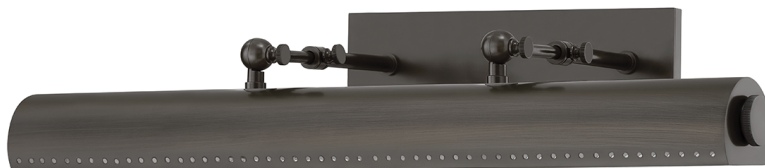

HAMPSHIRE

MDS113-DB

Reminiscent of the iconic Bankers Lamp, Hampshire turns the traditional style on its head for a reinvented classic. The tubular metal shade features a perforated trim, accented by decorative joints for added flair. Available in two sizes and finishes along with a plug-in version.

FINISHES

DISTRESSED BRONZE

DIMENSIONS / SPECS

Height: 4.5"

Width/Diameter: 23.25"

Canopy/Backplate: 3.25"

Product Weight: 5lb

Extension: 8"

Top to Center: 1.75"

Canopy/Backplate Shape: Rectangle

Sloped Ceiling Compatible: No

Living Finish: No

Uplight Only: No

Min Extension: 8"

Max Extension: 11"

ELECTRICAL