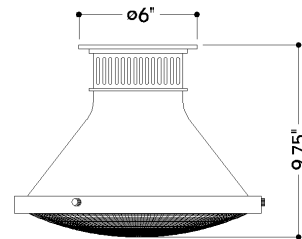

HIGHCLERE

MDS2402-AGB

FINISHES

AGED BRASS

DIMENSIONS

Height: 9.75"
Width/Diameter: 12.75"
Canopy/Backplate: 6"
Product Weight: 7.7lb
Canopy/Backplate Shape: Round
Sloped Ceiling Compatible: No
Living Finish: No
Uplight Only: No

Shade

Shade 1: Glass
Shade 1 Finish: Holophane
Shade 1 Top Width: 12"
Shade 1 Height: 1.5"

ELECTRICAL

Bulb 1

Bulb Included: No
Socket: E26 Medium Base
Bulb Type: A19
Max Wattage: 15
Bulb Quantity: 1
Wire Length: 7"
Cord Type: B & W TEFLON W/ GROUND WIRE
Gem Box Required (2"x3"): No
Dark Sky: No

SHIPPING

Carton 1: 16" x 16" x 13"
Carton 1 Weight: 10lb
Shipping Method: Ground
Country of Origin: VN

FRONT

BOTTOM