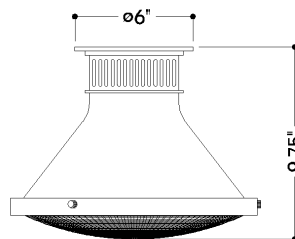

HIGHCLERE

MDS2402-AGB/FBL

FINISHES

AGED BRASS w/ SOFT FRENCH BLUE

DIMENSIONS

Height: 9.75"
Width/Diameter: 12.75"
Canopy/Backplate: 6"
Product Weight: 7.7lb
Canopy/Backplate Shape: Round
Sloped Ceiling Compatible: No
Living Finish: No
Uplight Only: No

Shade

Shade 1: Glass
Shade 1 Finish: Holophane
Shade 1 Top Width: 12"
Shade 1 Height: 1.5"

ELECTRICAL

Bulb 1

Bulb Included: No
Socket: E26 Medium Base
Bulb Type: A19
Max Wattage: 15
Bulb Quantity: 1
Wire Length: 7"
Cord Type: B & W TEFLON W/ GROUND WIRE
Gem Box Required (2"x3"): No
Dark Sky: No

SHIPPING

Carton 1: 16" x 16" x 13"
Carton 1 Weight: 10lb
Shipping Method: Ground
Country of Origin: VN

FRONT