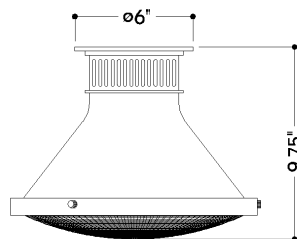

HIGHCLERE

MDS2402-AGB/OW

FINISHES

AGED BRASS w/ OFF-WHITE

DIMENSIONS

Height: 9.75"
Width/Diameter: 12.75"
Canopy/Backplate: 6"
Product Weight: 7.7lb
Canopy/Backplate Shape: Round
Sloped Ceiling Compatible: No
Living Finish: No
Uplight Only: No

Shade

Shade 1: Glass
Shade 1 Finish: Holophane
Shade 1 Top Width: 12"
Shade 1 Height: 1.5"

ELECTRICAL

Bulb 1

Bulb Included: No
Socket: E26 Medium Base
Bulb Type: A19
Max Wattage: 15
Bulb Quantity: 1
Wire Length: 7"
Cord Type: B & W TEFLON W/ GROUND WIRE
Gem Box Required (2"x3"): No
Dark Sky: No

SHIPPING

Carton 1: 16" x 16" x 13"
Carton 1 Weight: 10lb
Shipping Method: Ground
Country of Origin: VN

FRONT