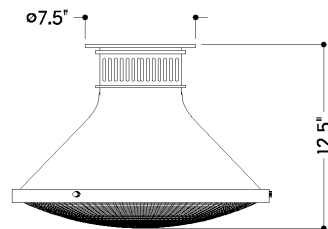

HIGHCLERE

MDS2403-AGB

FINISHES

AGED BRASS

DIMENSIONS

Height: 12.25"
Width/Diameter: 17.75"
Canopy/Backplate: 7.5"
Product Weight: 14.96lb
Canopy/Backplate Shape: Round
Sloped Ceiling Compatible: No
Living Finish: No
Uplight Only: No

Shade

Shade 1: Glass
Shade 1 Finish: Holophane
Shade 1 Top Width: 17"
Shade 1 Height: 2"

ELECTRICAL

Bulb 1

Bulb Included: No
Socket: E26 Medium Base
Bulb Type: A19
Max Wattage: 15
Bulb Quantity: 1
Wire Length: 7"
Cord Type: B & W TEFLON W/ GROUND WIRE
Gem Box Required (2"x3"): No
Dark Sky: No

SHIPPING

Carton 1: 21" x 21" x 15"
Carton 1 Weight: 18lb
Shipping Method: Ground
Country of Origin: VN

FRONT

BOTTOM