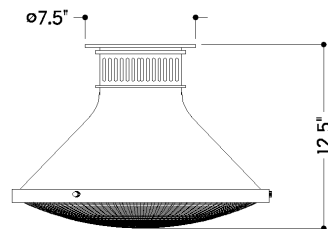

HIGHCLERE

MDS2403-AGB/OW

FINISHES

AGED BRASS w/ OFF-WHITE

DIMENSIONS

Height: 12.25"

Width/Diameter: 17.75"

Canopy/Backplate: 7.5"

Product Weight: 14.96lb

Canopy/Backplate Shape: Round

Sloped Ceiling Compatible: No

Living Finish: No

Uplight Only: No

Shade

Shade 1: Glass

Shade 1 Finish: Holophane

Shade 1 Top Width: 17"

Shade 1 Height: 2"

ELECTRICAL

Bulb 1

Bulb Included: No

Socket: E26 Medium Base

Bulb Type: A19

Max Wattage: 15

Bulb Quantity: 1

Wire Length: 7"

Cord Type: B & W TEFLON W/ GROUND WIRE

Gem Box Required (2"x3"): No

Dark Sky: No

SHIPPING

Carton 1: 21" x 21" x 15"

Carton 1 Weight: 18lb

Shipping Method: Ground

Country of Origin: VN

FRONT