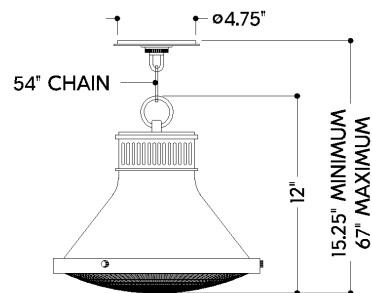

HIGHCLERE

MDS2404-AGB

FINISHES

AGED BRASS

DIMENSIONS

Height: 12"
Width/Diameter: 12.75"
Minimum Height: 15.25"
Maximum Height: 67"
Canopy/Backplate: 5.25"
Hanging Type: 54" Chain
Product Weight: 9.9lb
Canopy/Backplate Shape: Round
Sloped Ceiling Compatible: Yes
Living Finish: No
Uplight Only: No

Shade

Shade 1: Glass
Shade 1 Finish: Holophane
Shade 1 Top Width: 12"
Shade 1 Height: 1.5"

ELECTRICAL

Bulb 1

Bulb Included: No
Socket: E26 Medium Base
Bulb Type: A19
Max Wattage: 15
Bulb Quantity: 1
Wire Length: 120"
Cord Type: SPT-1 SILVER W/ TINNED GROUND WIRE
Gem Box Required (2"x3"): No
Dark Sky: No

SHIPPING

Carton 1: 16" x 16" x 15"
Carton 1 Weight: 13lb
Shipping Method: Ground
Country of Origin: VN

FRONT

BOTTOM