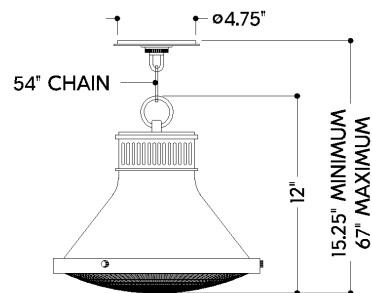

HIGHCLERE

MDS2404-AGB/FBL

FINISHES

AGED BRASS w/ SOFT FRENCH BLUE

DIMENSIONS

Height: 12"
Width/Diameter: 12.75"
Minimum Height: 15.25"
Maximum Height: 67"
Canopy/Backplate: 5.25"
Hanging Type: 54" Chain
Product Weight: 9.9lb
Canopy/Backplate Shape: Round
Sloped Ceiling Compatible: Yes
Living Finish: No
Uplight Only: No

Shade

Shade 1: Glass
Shade 1 Finish: Holophane
Shade 1 Top Width: 12"
Shade 1 Height: 1.5"

ELECTRICAL

Bulb 1

Bulb Included: No
Socket: E26 Medium Base
Bulb Type: A19
Max Wattage: 15
Bulb Quantity: 1
Wire Length: 120"
Cord Type: SPT-1 SILVER W/ TINNED GROUND WIRE
Gem Box Required (2"x3"): No
Dark Sky: No

SHIPPING

Carton 1: 16" x 16" x 15"
Carton 1 Weight: 13lb
Shipping Method: Ground
Country of Origin: VN

FRONT

BOTTOM