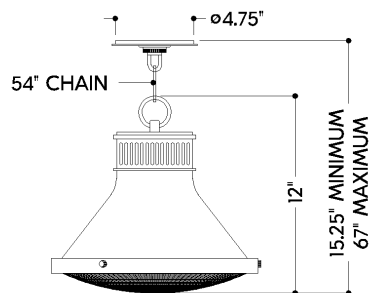

HIGHCLERE

MDS2404-AGB/OW

FINISHES

AGED BRASS w/ OFF-WHITE

DIMENSIONS

Height: 12"
Width/Diameter: 12.75"
Minimum Height: 15.25"
Maximum Height: 67"
Canopy/Backplate: 5.25"
Hanging Type: 54" Chain
Product Weight: 9.9lb
Canopy/Backplate Shape: Round
Sloped Ceiling Compatible: Yes
Living Finish: No
Uplight Only: No

Shade

Shade 1: Glass
Shade 1 Finish: Holophane
Shade 1 Top Width: 12"
Shade 1 Height: 1.5"

ELECTRICAL

Bulb 1

Bulb Included: No
Socket: E26 Medium Base
Bulb Type: A19
Max Wattage: 15
Bulb Quantity: 1
Wire Length: 120"
Cord Type: SPT-1 SILVER W/ TINNED GROUND WIRE
Gem Box Required (2"x3"): No
Dark Sky: No

SHIPPING

Carton 1: 16" x 16" x 15"
Carton 1 Weight: 13lb
Shipping Method: Ground
Country of Origin: VN

FRONT

BOTTOM