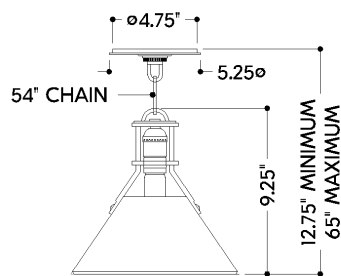

SHIPPING

Carton 1: 13" x 13" x 13"
Carton 1 Weight: 6lb
Shipping Method: Ground
Country of Origin: VN

FRONT